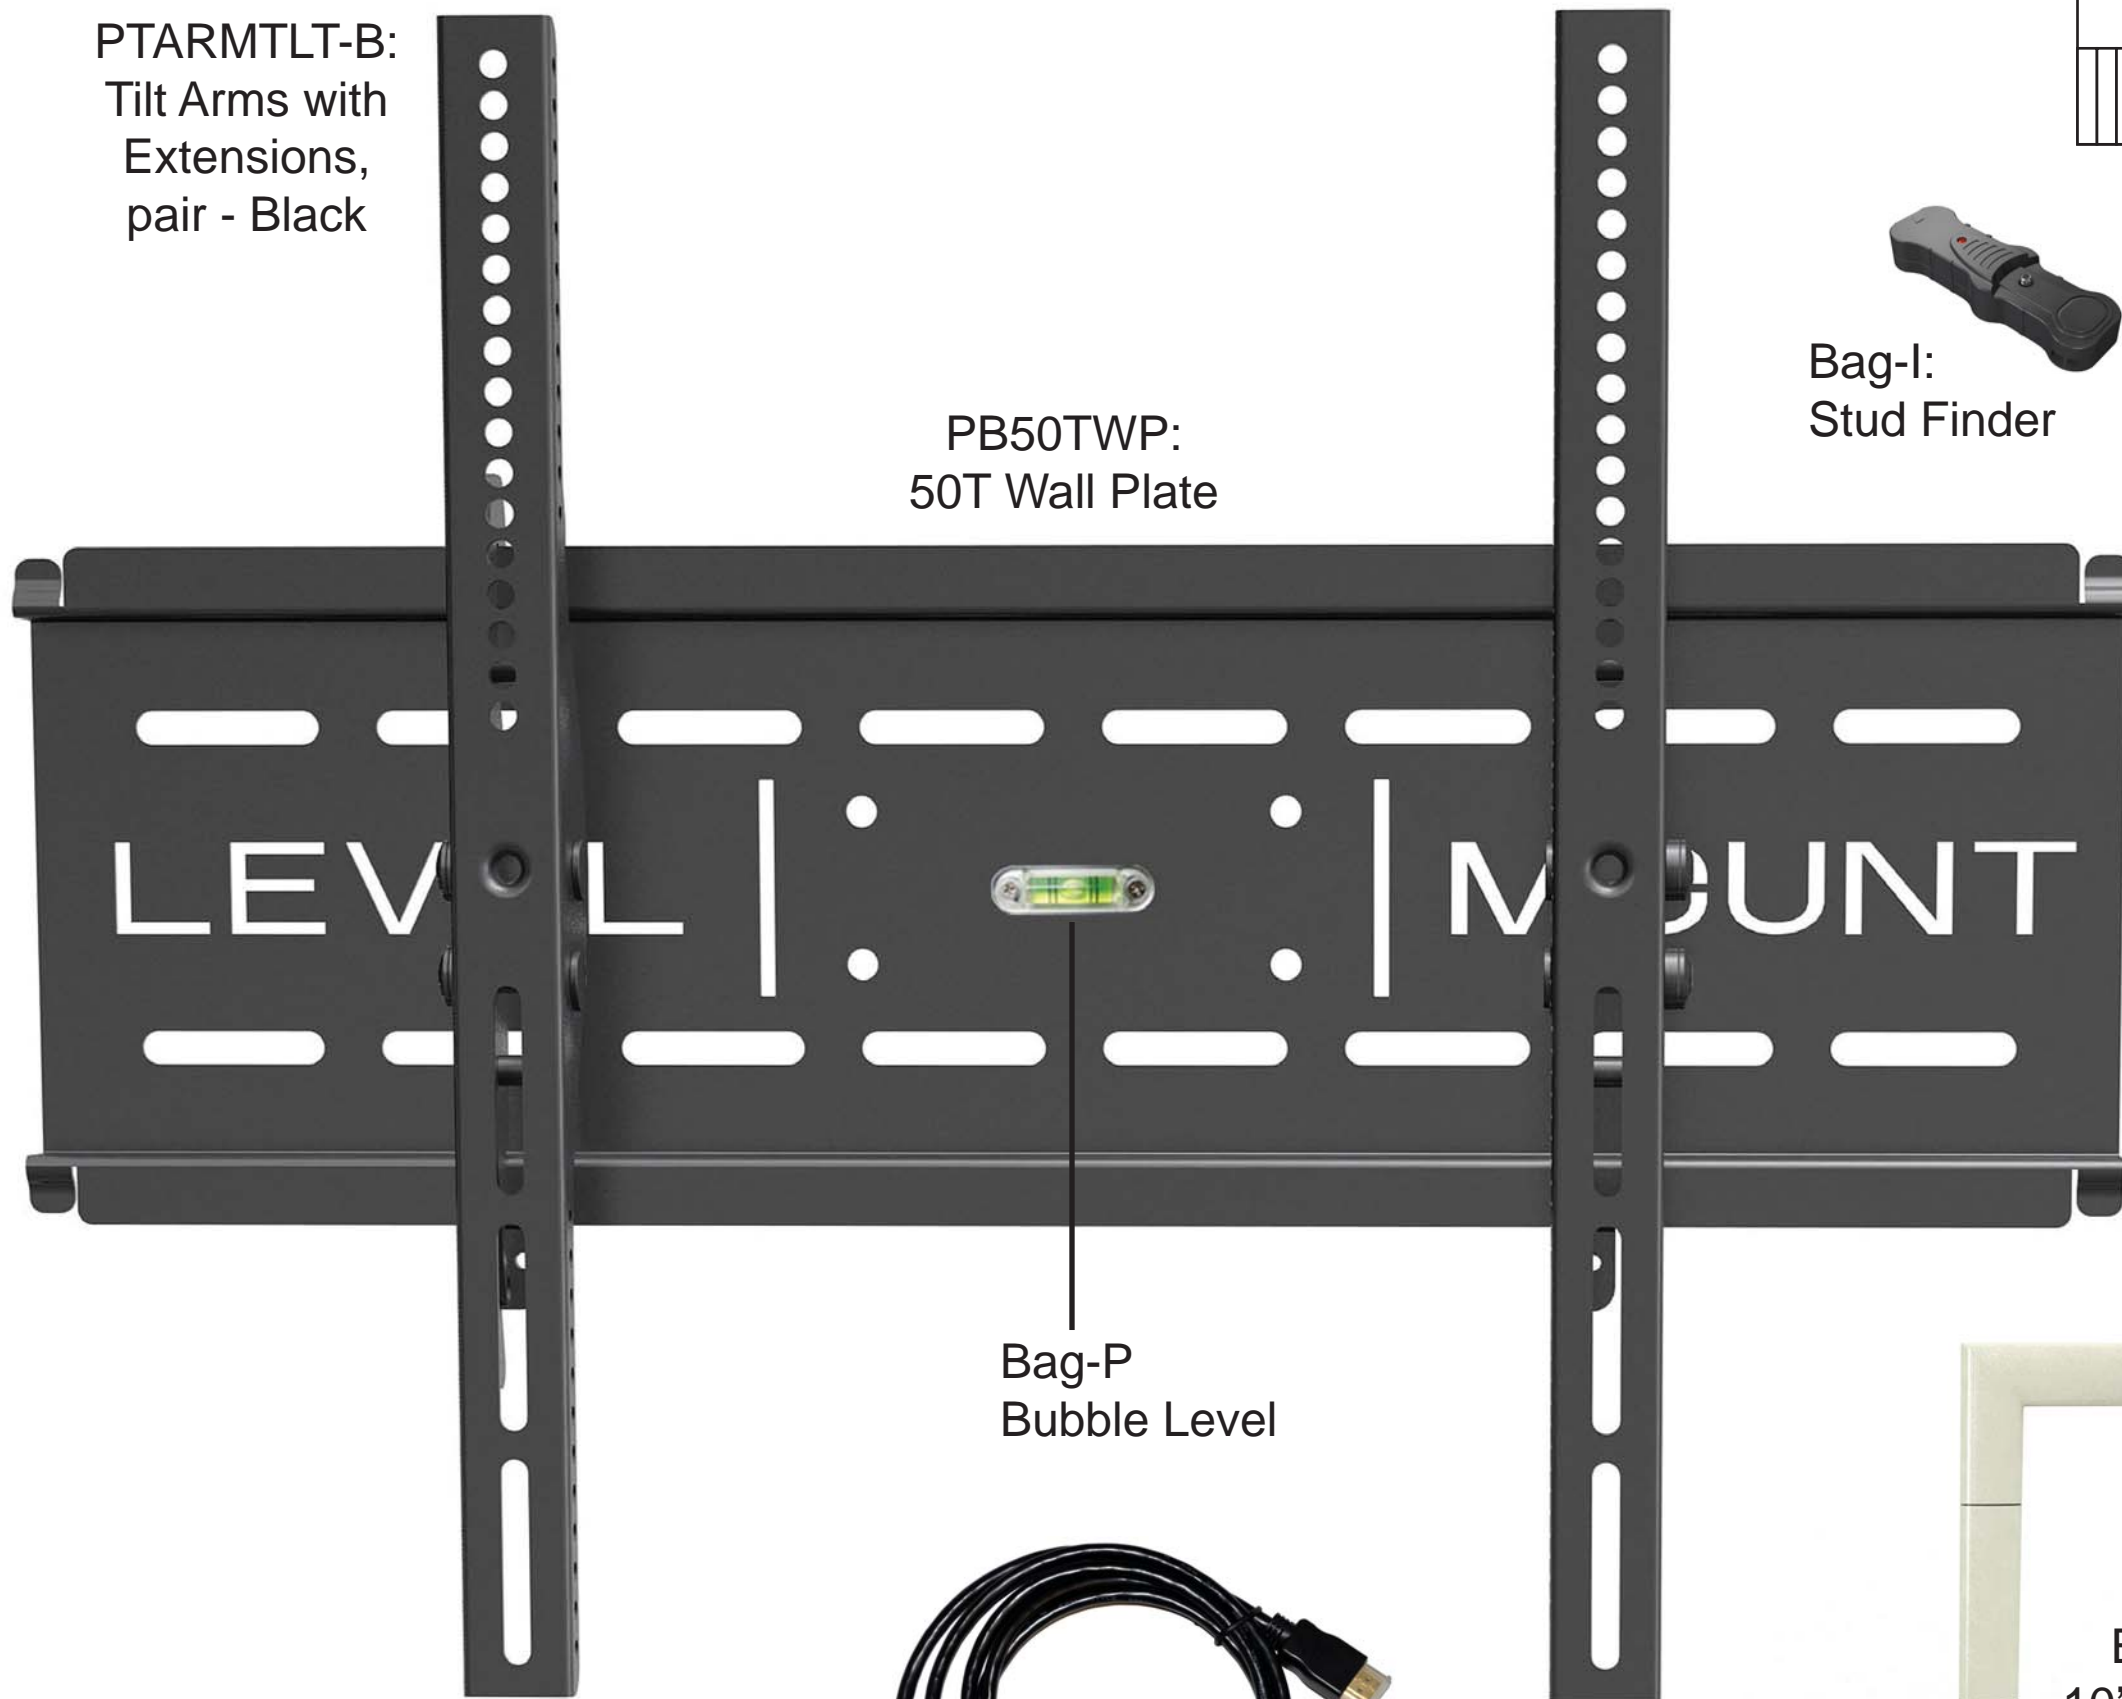

# LM55HDPS

PTARMTLT-B:  
Tilt Arms with  
Extensions,  
pair - Black

PB50TWP:  
50T Wall Plate

Bag-I:  
Stud Finder

Bag-P  
Bubble Level

ELE-07-07:  
10' replacement  
cord cover  
(not to scale)

PBPOWERSP:  
6 outlet surge protector

PBHDMICBL:  
10' HDMI cable

Bag-1-B: M4 Hardware  
to attach arms to TV

Bag-2-B: M5 Hardware  
to attach arms to TV

Bag-3-B: M6 Hardware  
to attach arms to TV

Bag-4-B: M8 Hardware  
to attach arms to TV

Bag-5-B: Spacers and  
Washers

Bag-6-B: Hardware to attach mount to wall

SMHEXW: Hex Wrench

ALLENWREN:  
Allen Wrench