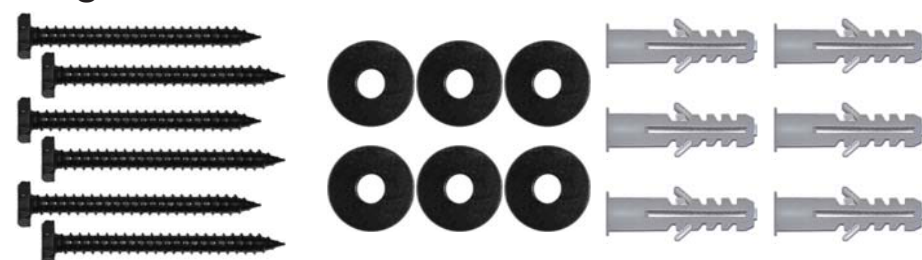

# LM55HDPS

PTARMTLT-B:  
Tilt Arms with  
Extensions,  
pair - Black

PB50TWP:  
50T Wall Plate

Bag-I:  
Stud Finder

Bag-P  
Bubble Level

ELE-07-07:  
10' replacement  
cord cover  
(not to scale)

PBPOWERSP:  
6 outlet surge protector

PBHDMICBL:  
10' HDMI cable

Bag-1-B: M4 Hardware  
to attach arms to TV

Bag-2-B: M5 Hardware  
to attach arms to TV

Bag-3-B: M6 Hardware  
to attach arms to TV

Bag-4-B: M8 Hardware  
to attach arms to TV

Bag-5-B: Spacers and  
Washers

Bag-6-B: Hardware to attach mount to wall

SMHEXW: Hex Wrench

ALLENWREN:  
Allen Wrench