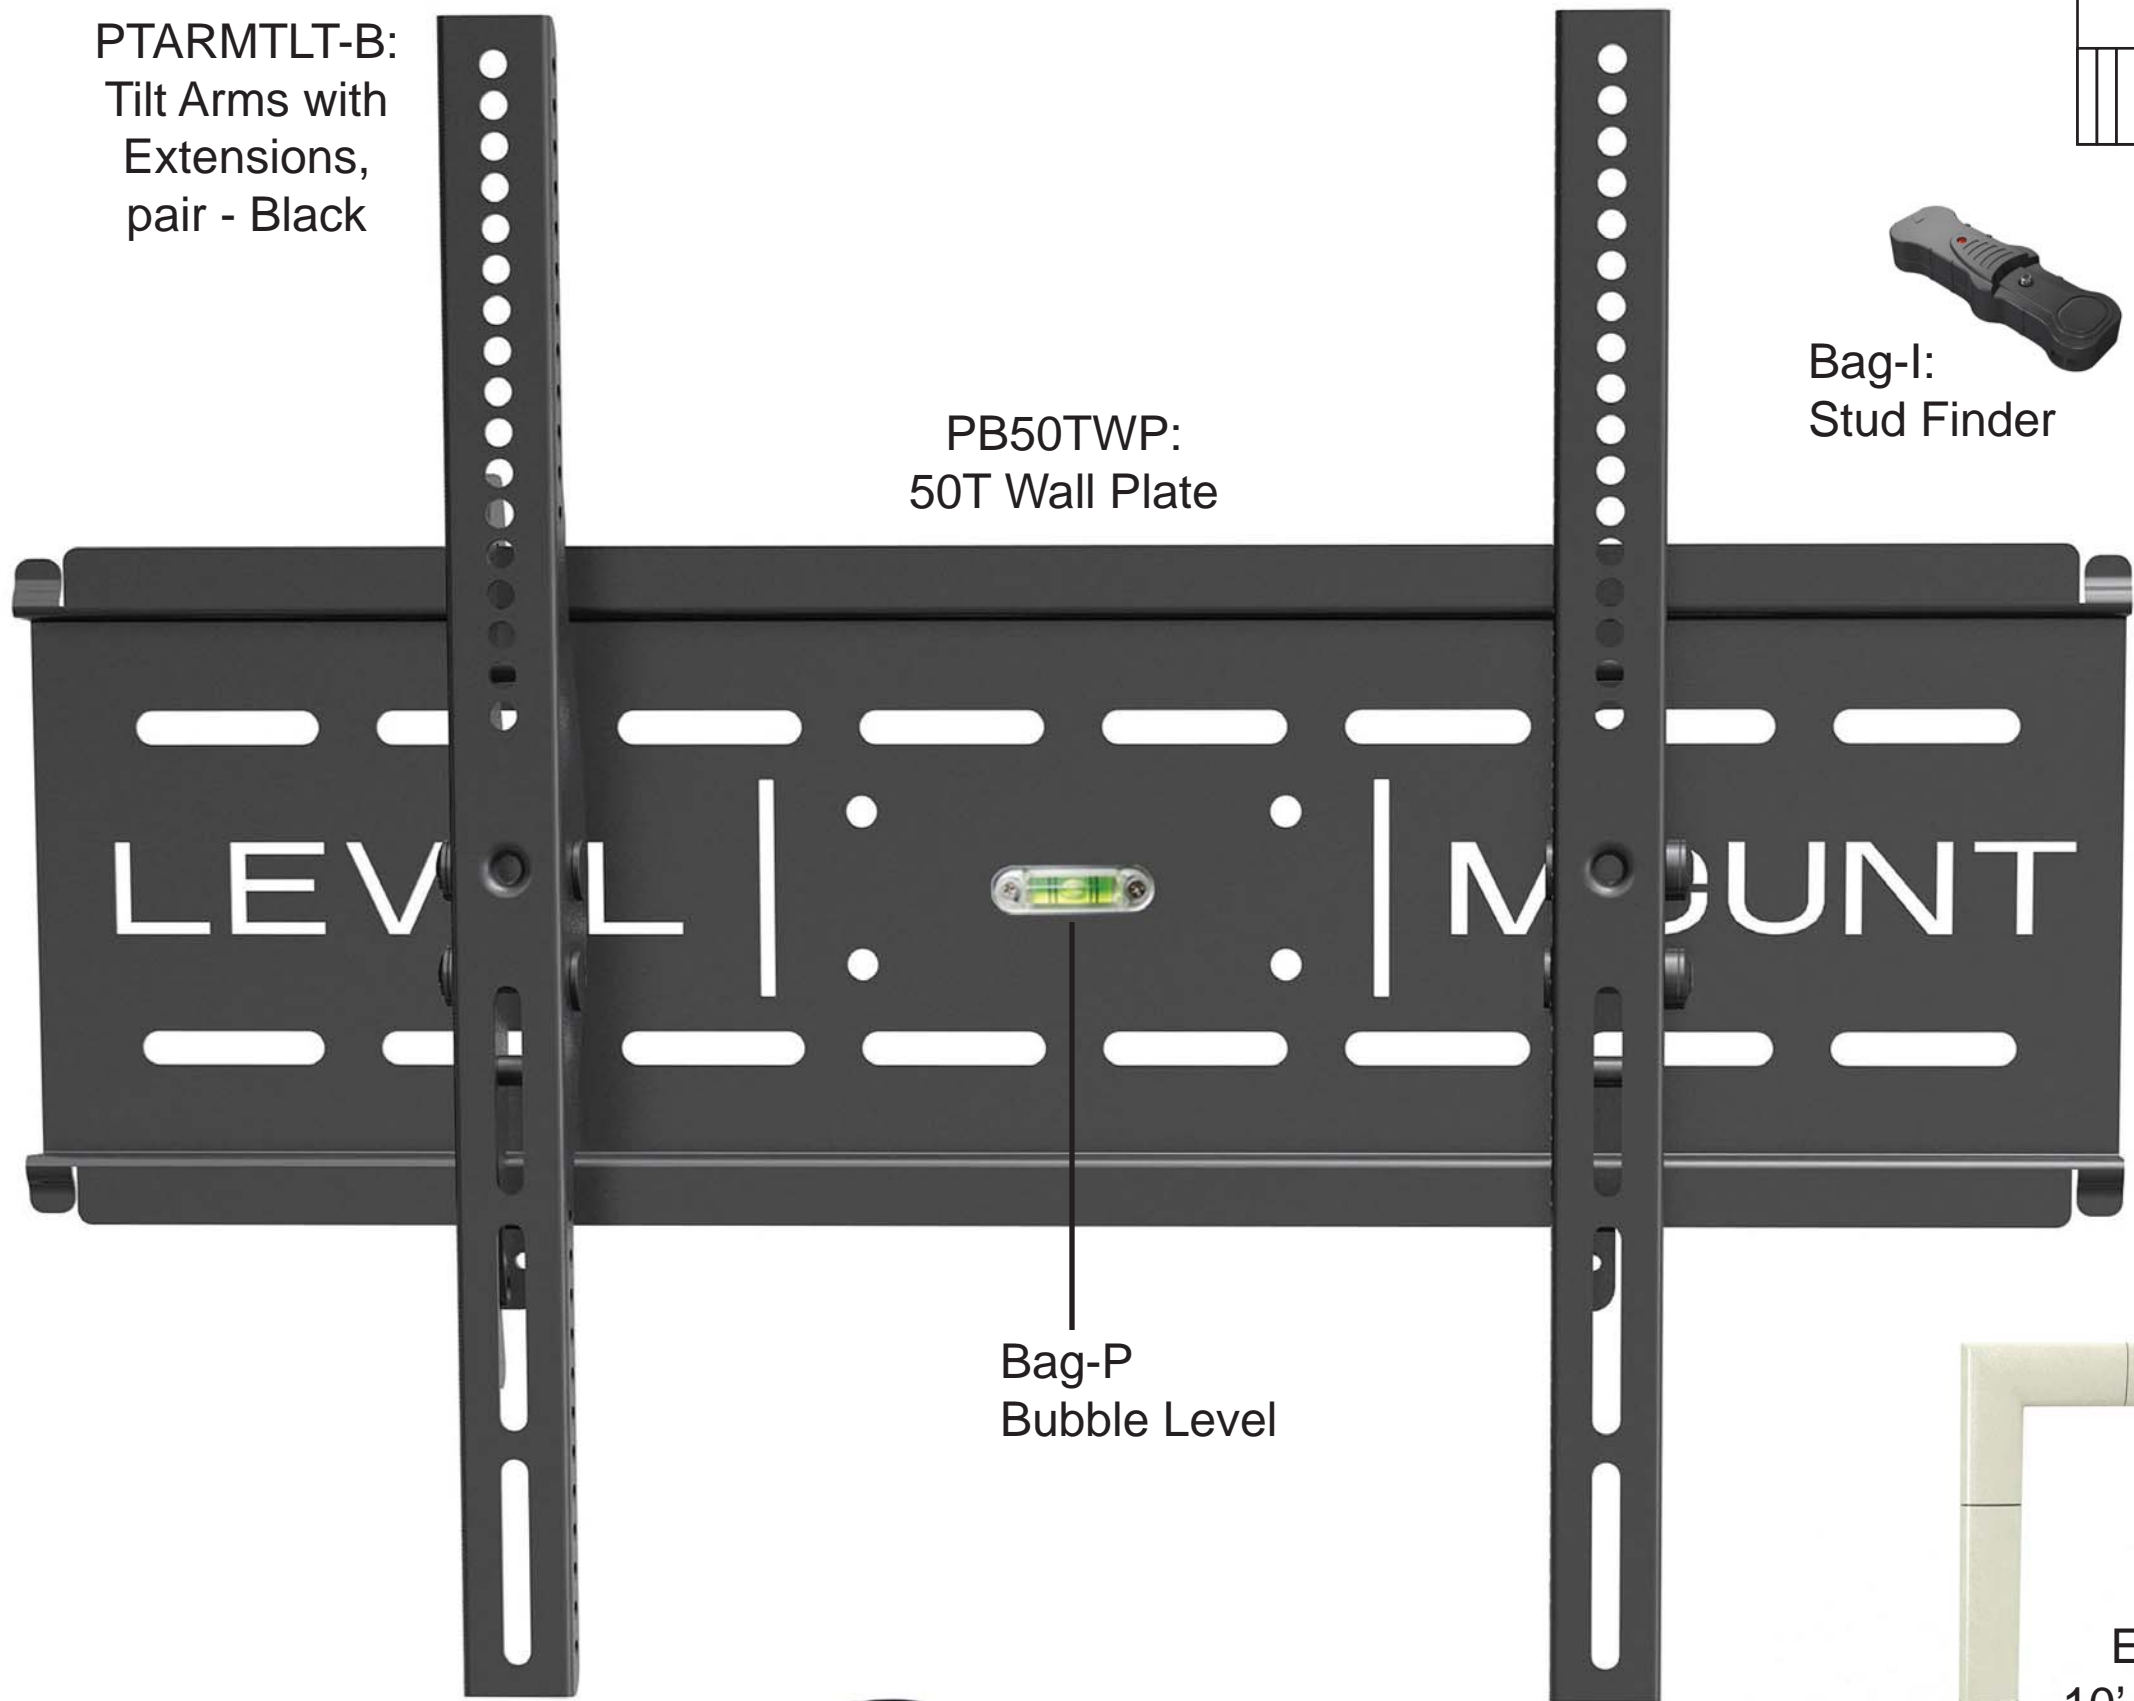

LM55HDCC

PTARMTLT-B:
Tilt Arms with
Extensions,
pair - Black

PB50TWP:
50T Wall Plate

Bag-I:
Stud Finder

Bag-P
Bubble Level

PBHDMICBL:
10' HDMI cable

ELE-07-07:
10' replacement
cord cover
(not to scale)

Bag-1-B: M4 Hardware
to attach arms to TV

Bag-2-B: M5 Hardware
to attach arms to TV

Bag-3-B: M6 Hardware
to attach arms to TV

Bag-4-B: M8 Hardware
to attach arms to TV

Bag-5-B: Spacers and
Washers

Bag-6-B: Hardware to attach mount to wall

SMHEXW: Hex Wrench

ALLENWREN:
Allen Wrench