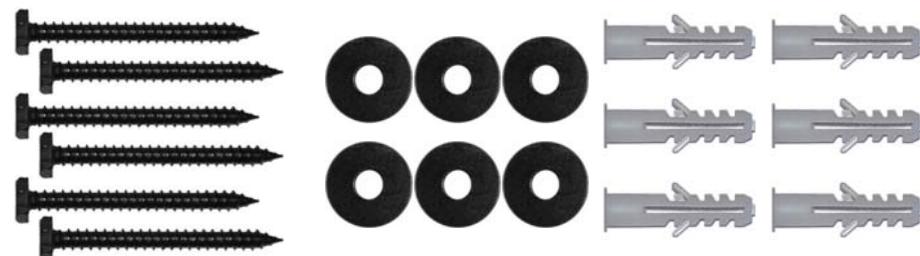

LM55HDCC

PTARMTLT-B:
Tilt Arms with
Extensions,
pair - Black

PB50TWP:
50T Wall Plate

Bag-I:
Stud Finder

Bag-P
Bubble Level

PBHDMICBL:
10' HDMI cable

ELE-07-07:
10' replacement
cord cover
(not to scale)

Bag-1-B: M4 Hardware
to attach arms to TV

Bag-2-B: M5 Hardware
to attach arms to TV

Bag-3-B: M6 Hardware
to attach arms to TV

Bag-4-B: M8 Hardware
to attach arms to TV

Bag-5-B: Spacers and
Washers

Bag-6-B: Hardware to attach mount to wall

SMHEXW: Hex Wrench