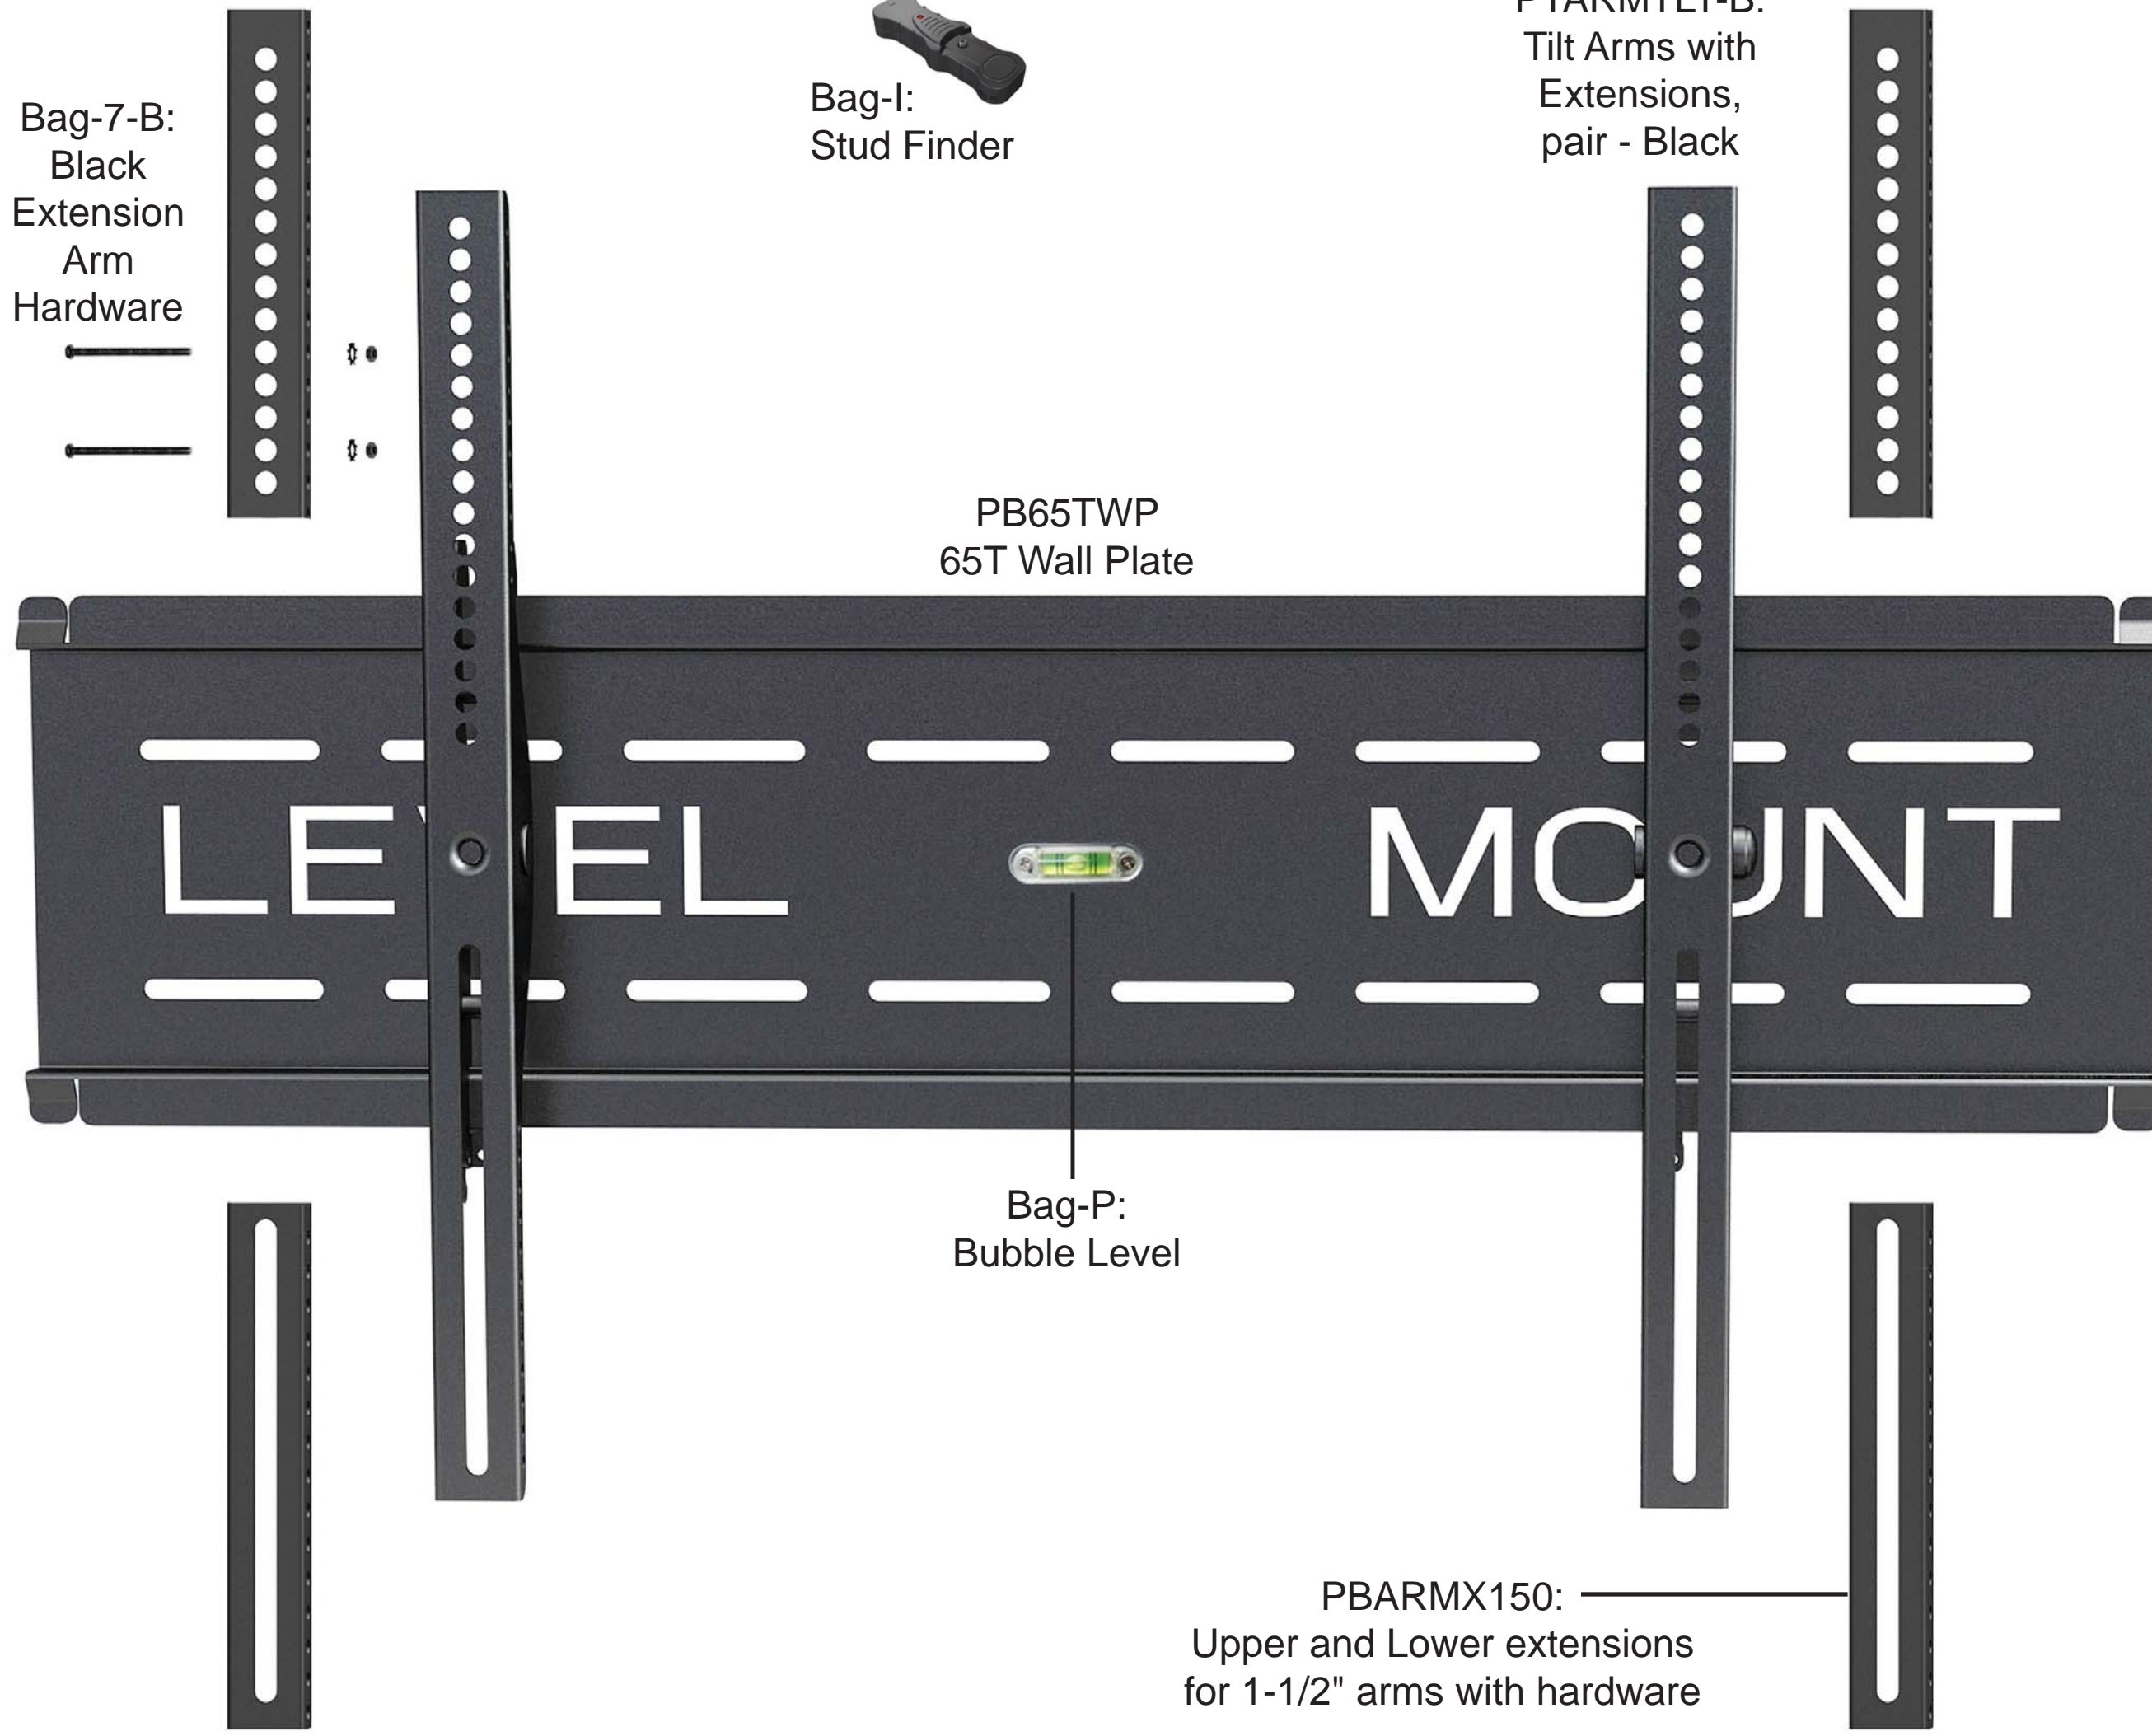

DC65T, EL65T-08, LM65T

Bag-7-B:  
Black  
Extension  
Arm  
Hardware

PTARMTLT-B:  
Tilt Arms with  
Extensions,  
pair - Black

PB65TWP  
65T Wall Plate

Bag-P:  
Bubble Level

PBARMX150:  
Upper and Lower extensions  
for 1-1/2" arms with hardware

Bag-1-B: M4 Hardware  
to attach arms to TV

Bag-2-B: M5 Hardware  
to attach arms to TV

Bag-3-B: M6 Hardware  
to attach arms to TV

Bag-4-B: M8 Hardware  
to attach arms to TV

Bag-5-B: Spacers and  
Washers

Bag-6-B: Hardware to attach mount to wall

SMHEXW: Hex Wrench

ALLENWREN:  
Allen Wrench