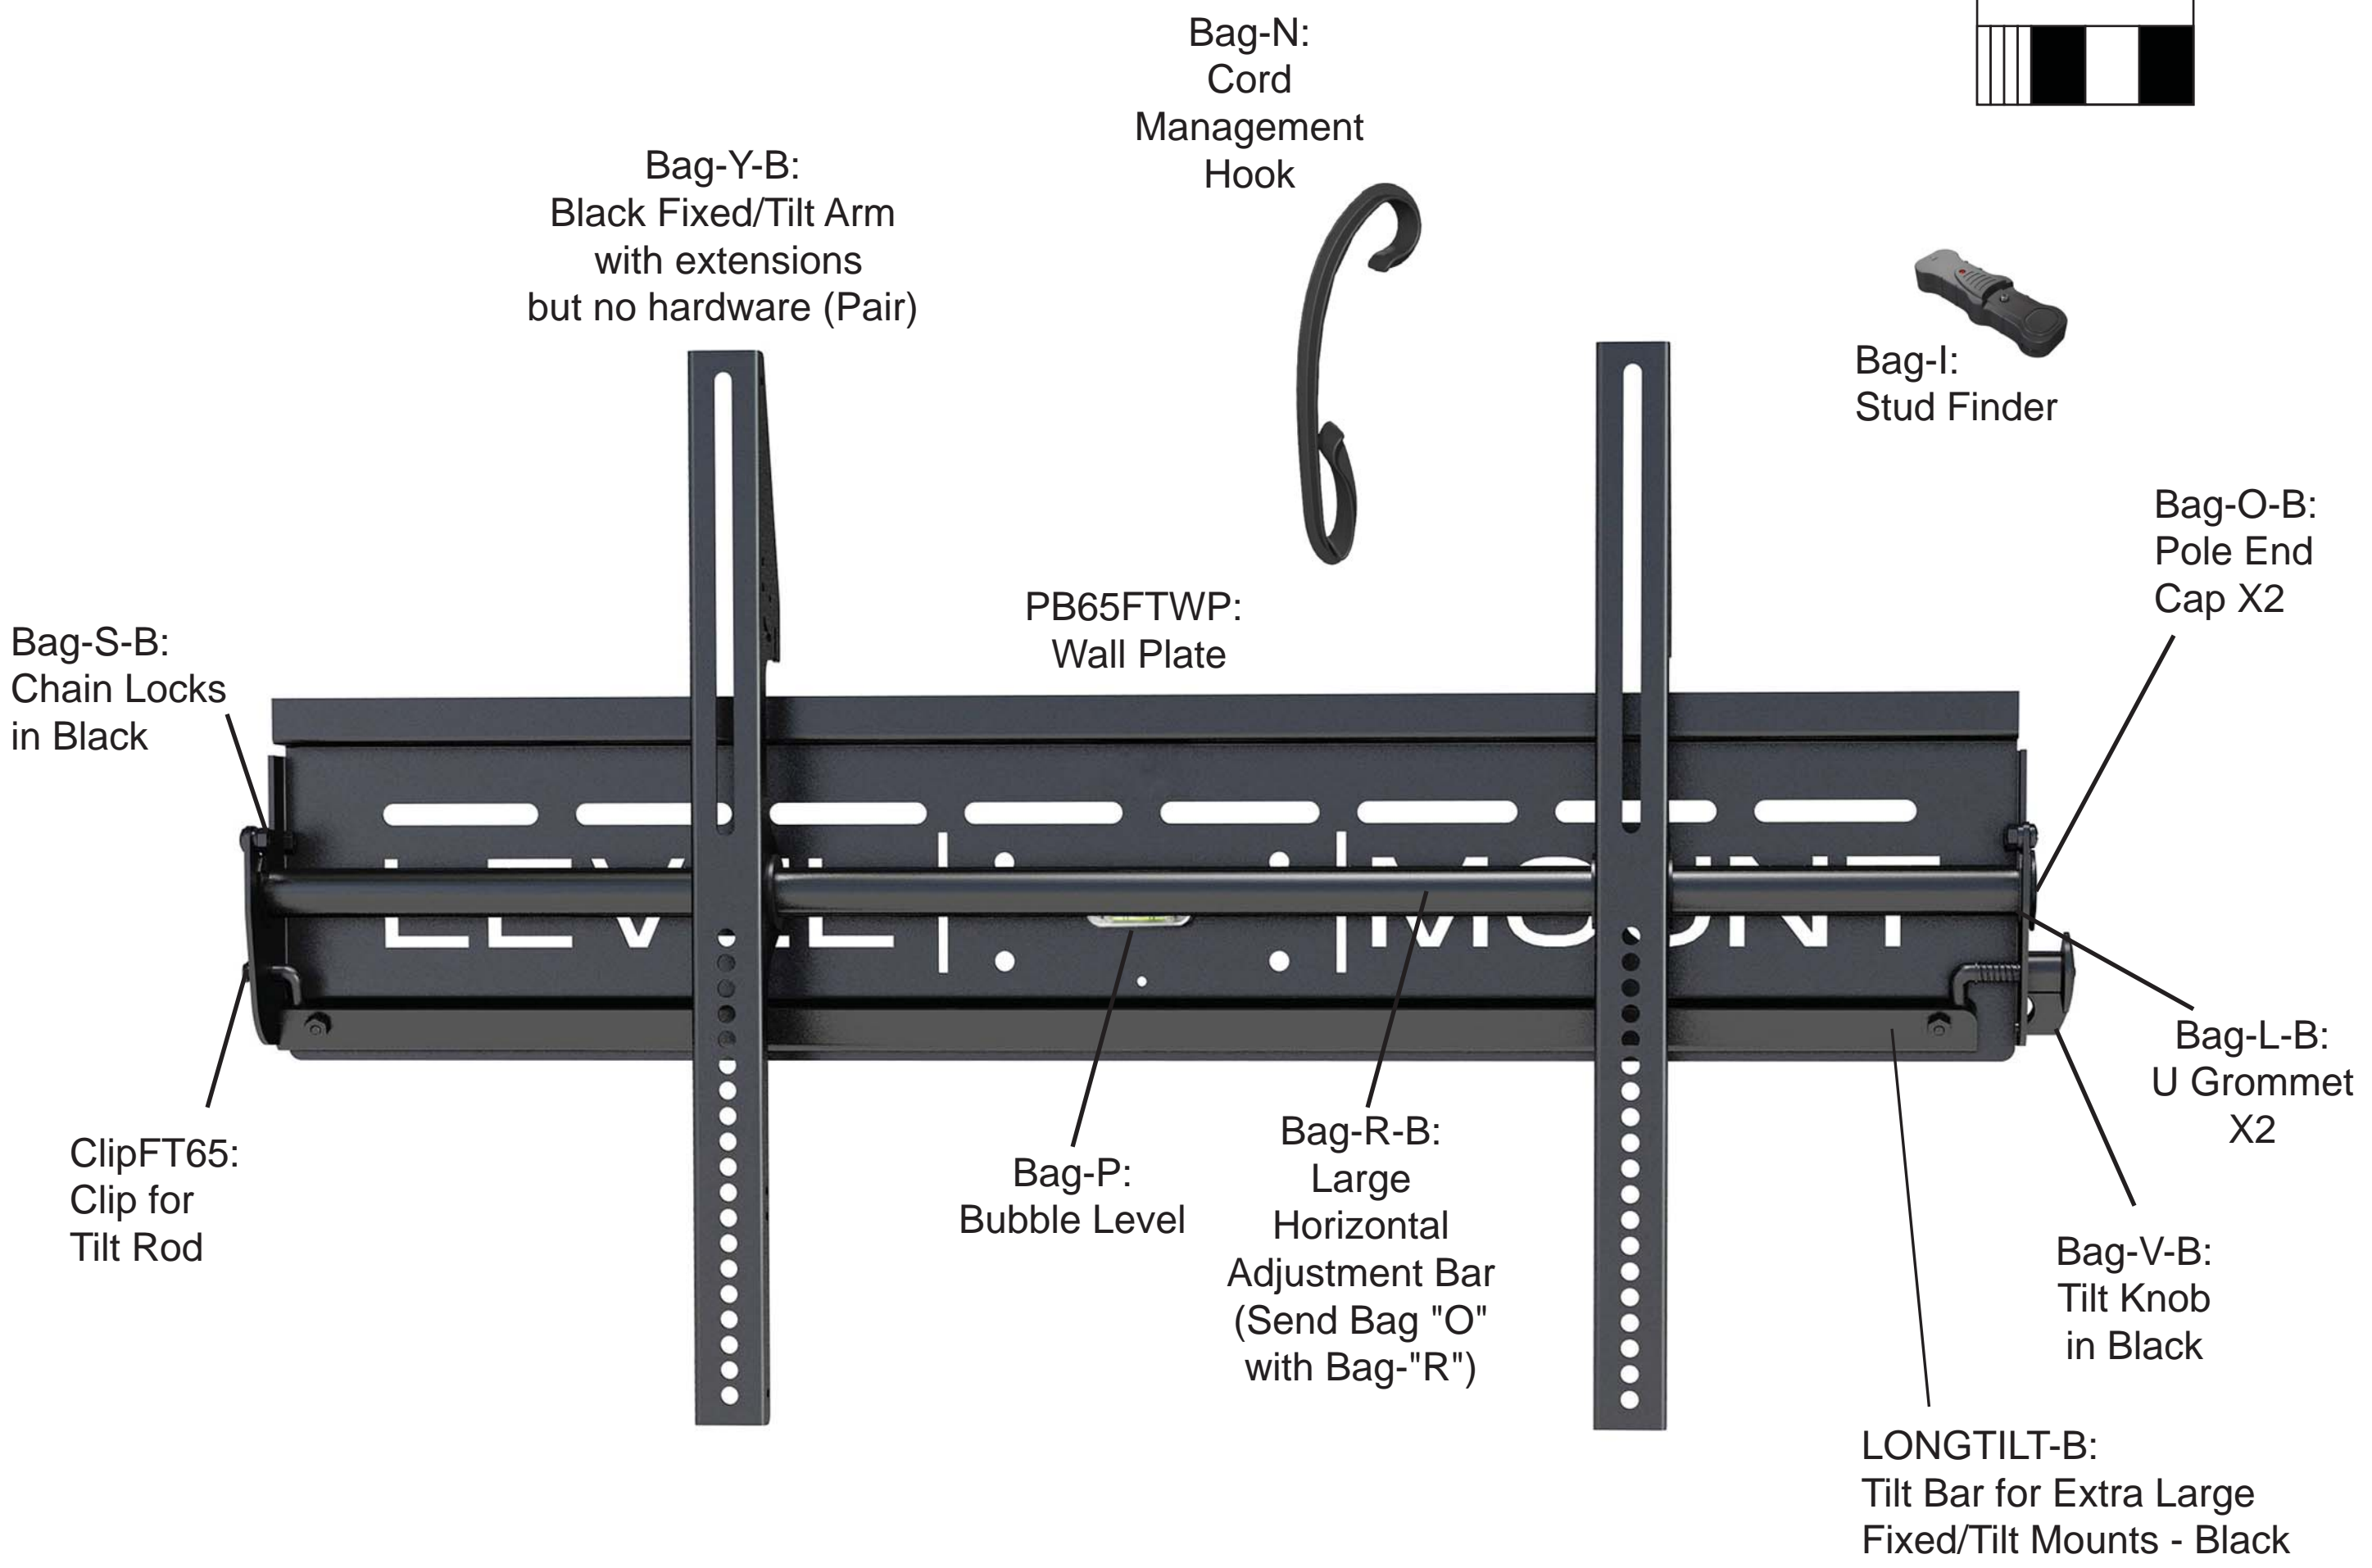

DC60T, ELLCDP-07, LM60T

Bag-1-B: M4 Hardware to attach arms to TV

Bag-2-B: M5 Hardware to attach arms to TV

Bag-3-B: M6 Hardware to attach arms to TV

Bag-4-B: M8 Hardware to attach arms to TV

Bag-5-B: Spacers and Washers

Bag-6-B: Hardware to attach mount to wall