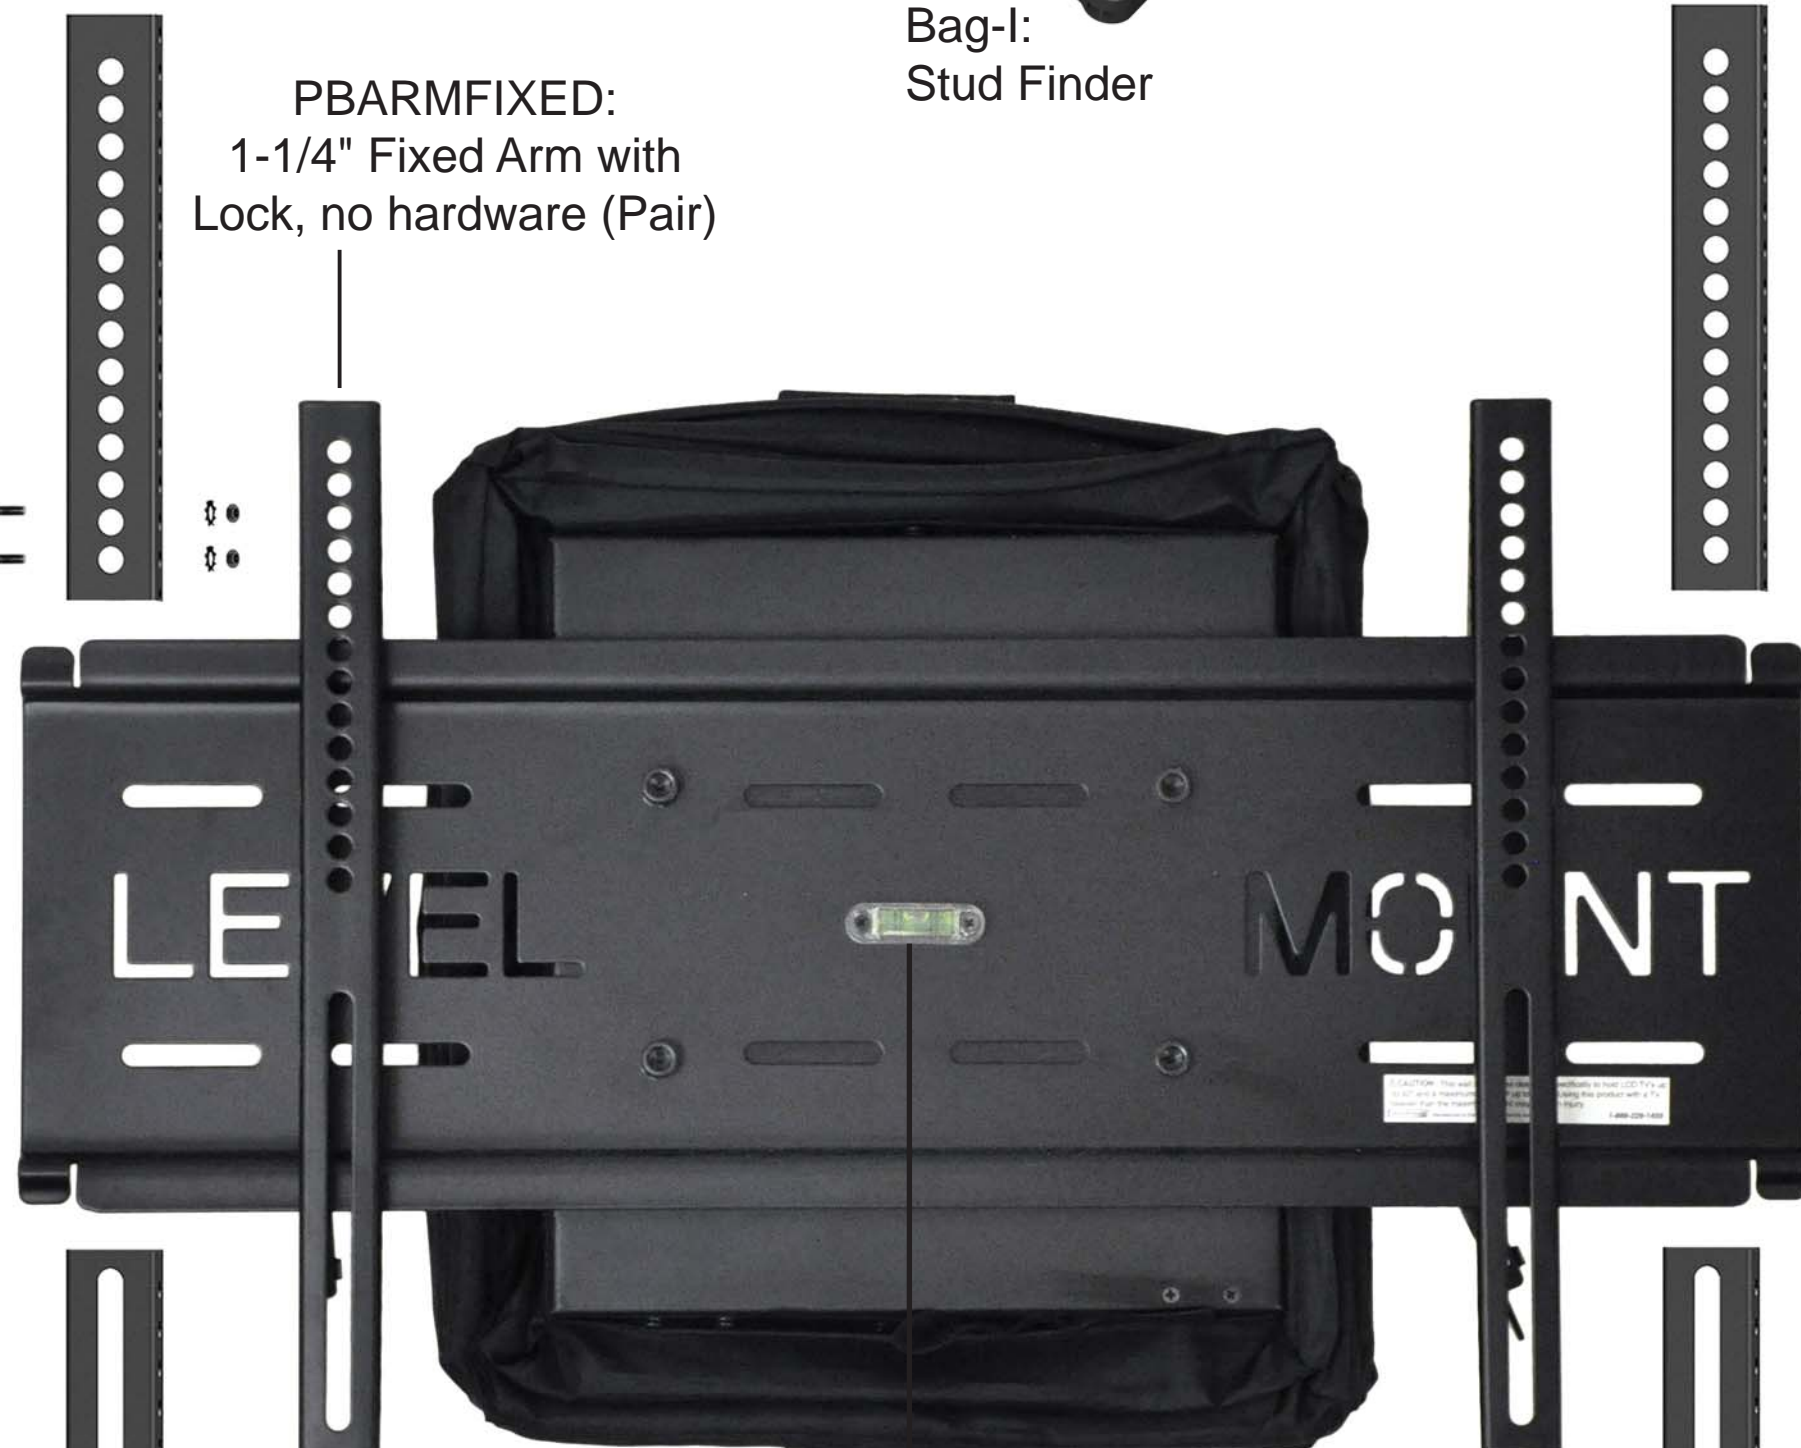

DC42SM, SMM-08, LM42SM

PBARMX125:

Upper and Lower arm extensions for 1-1/4" fixed arms with hardware

Bag-I:
Stud Finder

PBARMFIXED:
1-1/4" Fixed Arm with
Lock, no hardware (Pair)

Bag-7-B:
Black Extension
Arm Hardware

Bag P:
Bubble Level

MMREMOTE:
Remote for Motorized Mounts

MMPOWER:
Power Supply for Motorized Mounts

Bag-1-B: M4 Hardware to attach arms to TV

Bag-2-B: M5 Hardware to attach arms to TV

Bag-3-B: M6 Hardware to attach arms to TV

Bag-4-B: M6 Hardware to attach arms to TV

Bag-5-B: Spacers and Washers

Bag-6-B: Hardware to attach mount to wall