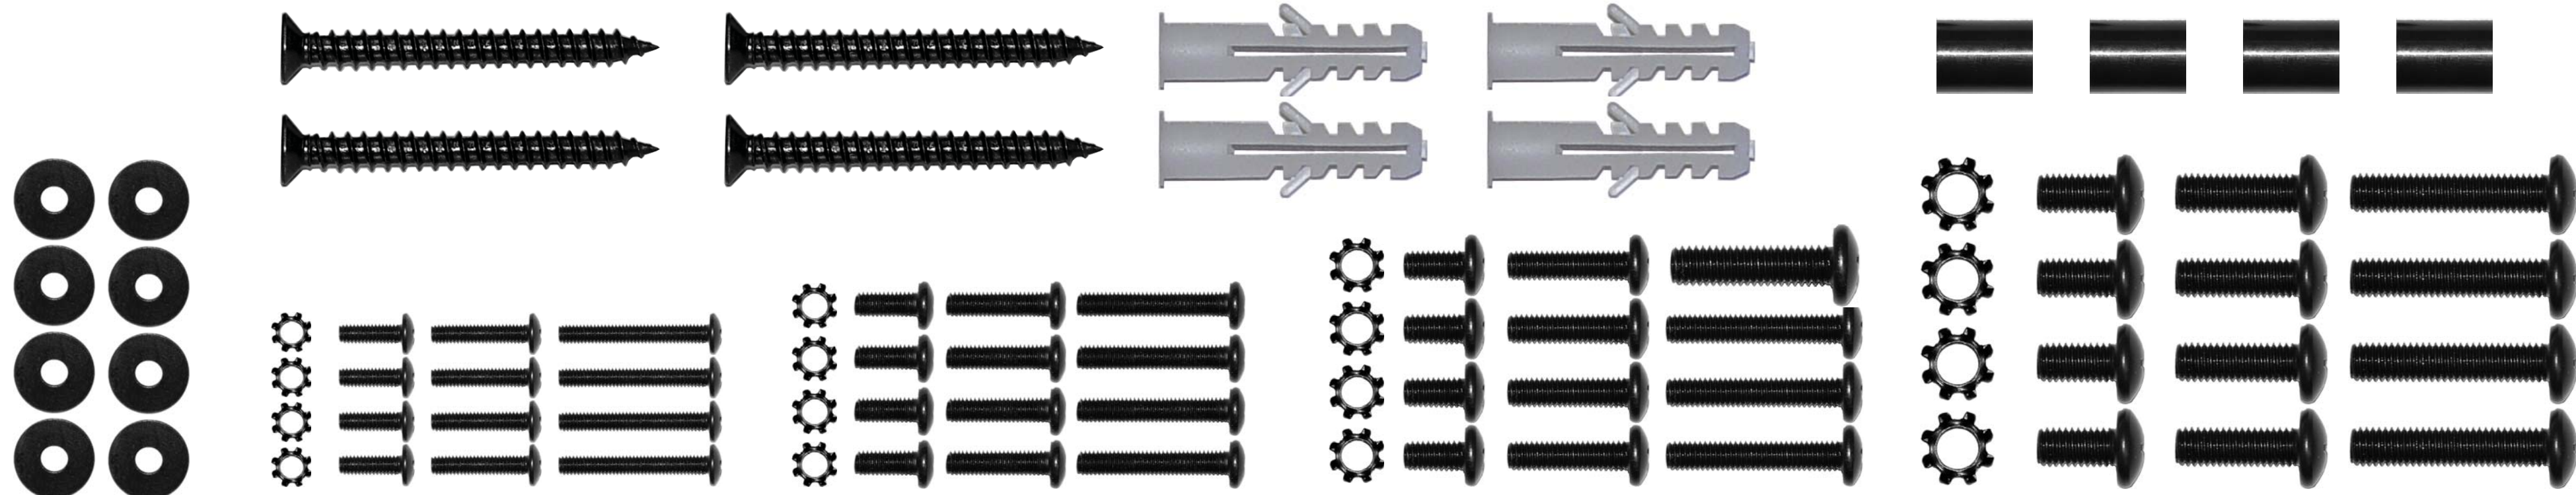

Bag-A-B:  
Plastic Wall Plate Clip  
for single stud mounts

ELWP4B: Medium  
Single Stud Wall Plate  
with 4 Screws in Black

Bag-I:  
Stud Finder

Bag-JM-1-B: Hardware for Medium Mounts

ELBA-2: 4 each of two Piece Bayonet Arm for Medium Single Stud Mount with hardware to connect the two arms plus hardware to attach to butterfly

BAYHW  
Hardware for  
single stud  
bayonets