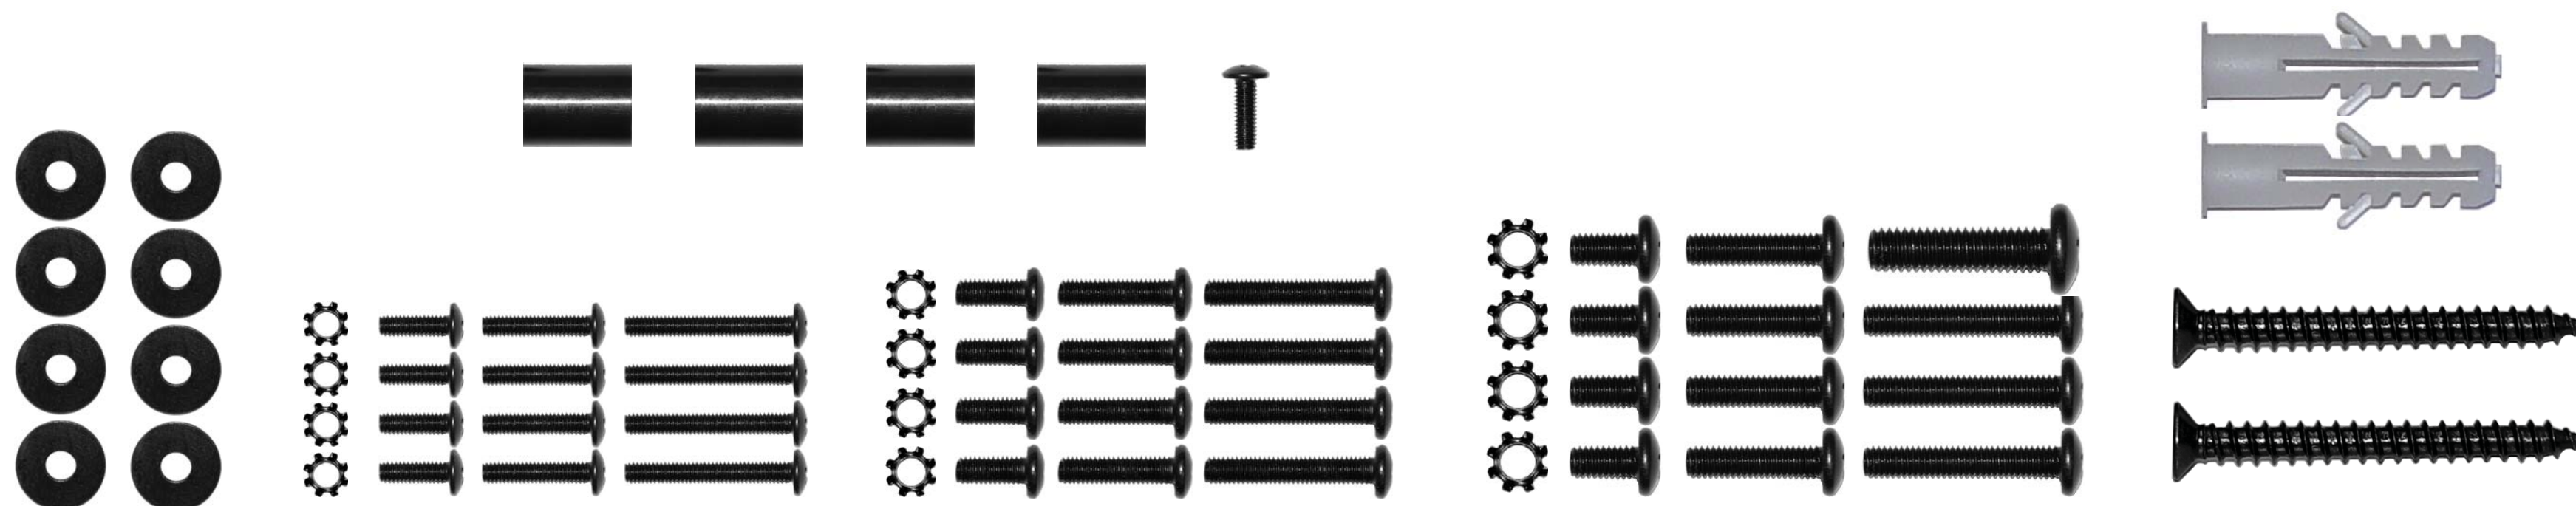

Bag-W-B

Bag-U1-B:
Tilt Elbow

Bag-W-B:
Joint Washers for
single stud mounts
(10 washers per bag)

ELWP2B: Small Single
Stud Wall Plate with
2 Screws in Black

Bag-DM1:
Small Mushroom
Tilt Knob

Bag-JS-1-B: Hardware for Small Mounts

ELMBA8: Mini-Bayonet Arm for Small Single Stud Mounts with hardware – Slot designed to accommodate up to M8 bolt.
Note: Does NOT include any M8 Bolts.

BAYHW:
Hardware for
single stud bayonets