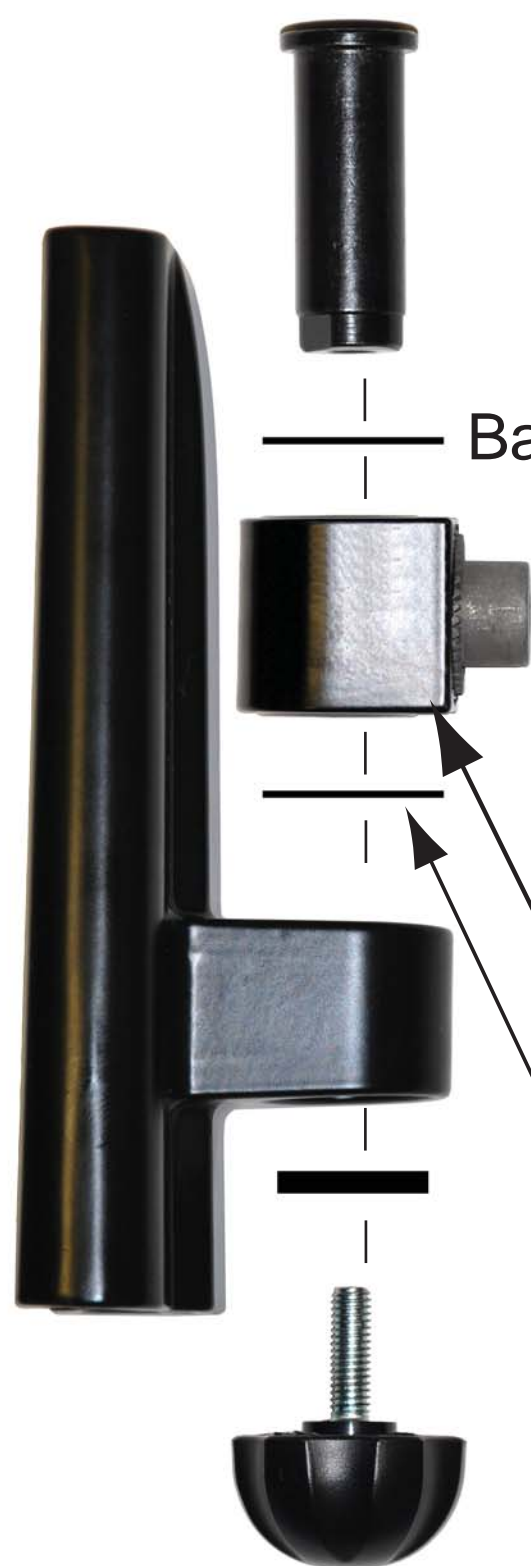

Bag-I:
Stud Finder

Bag-A-B:
Plastic Wall Plate Clip
for single stud mounts

Bag-CM3-B:
Bushing to
Wallplate

BTTRFLYSWV:
Swivel butterfly for the
single stud mount with
round disc -Black

Bag-DM2:
Large Mushroom
Tilt Knob

Bag-W-B

Bag-U1-B:
Tilt Elbow

Bag-W-B:
Joint Washers for
single stud mounts
(10 washers per bag)

ELWP2B: Small Single
Stud Wall Plate with
2 Screws in Black

Bag-DM1:
Small Mushroom
Tilt Knob

Bag-JS-1-B: Hardware for Small Mounts

ELMBA8: Mini-Bayonet Arm for Small Single Stud Mounts with hardware – Slot designed to accommodate up to M8 bolt.
Note: Does NOT include any M8 Bolts.

BAYHW:
Hardware for
single stud bayonets