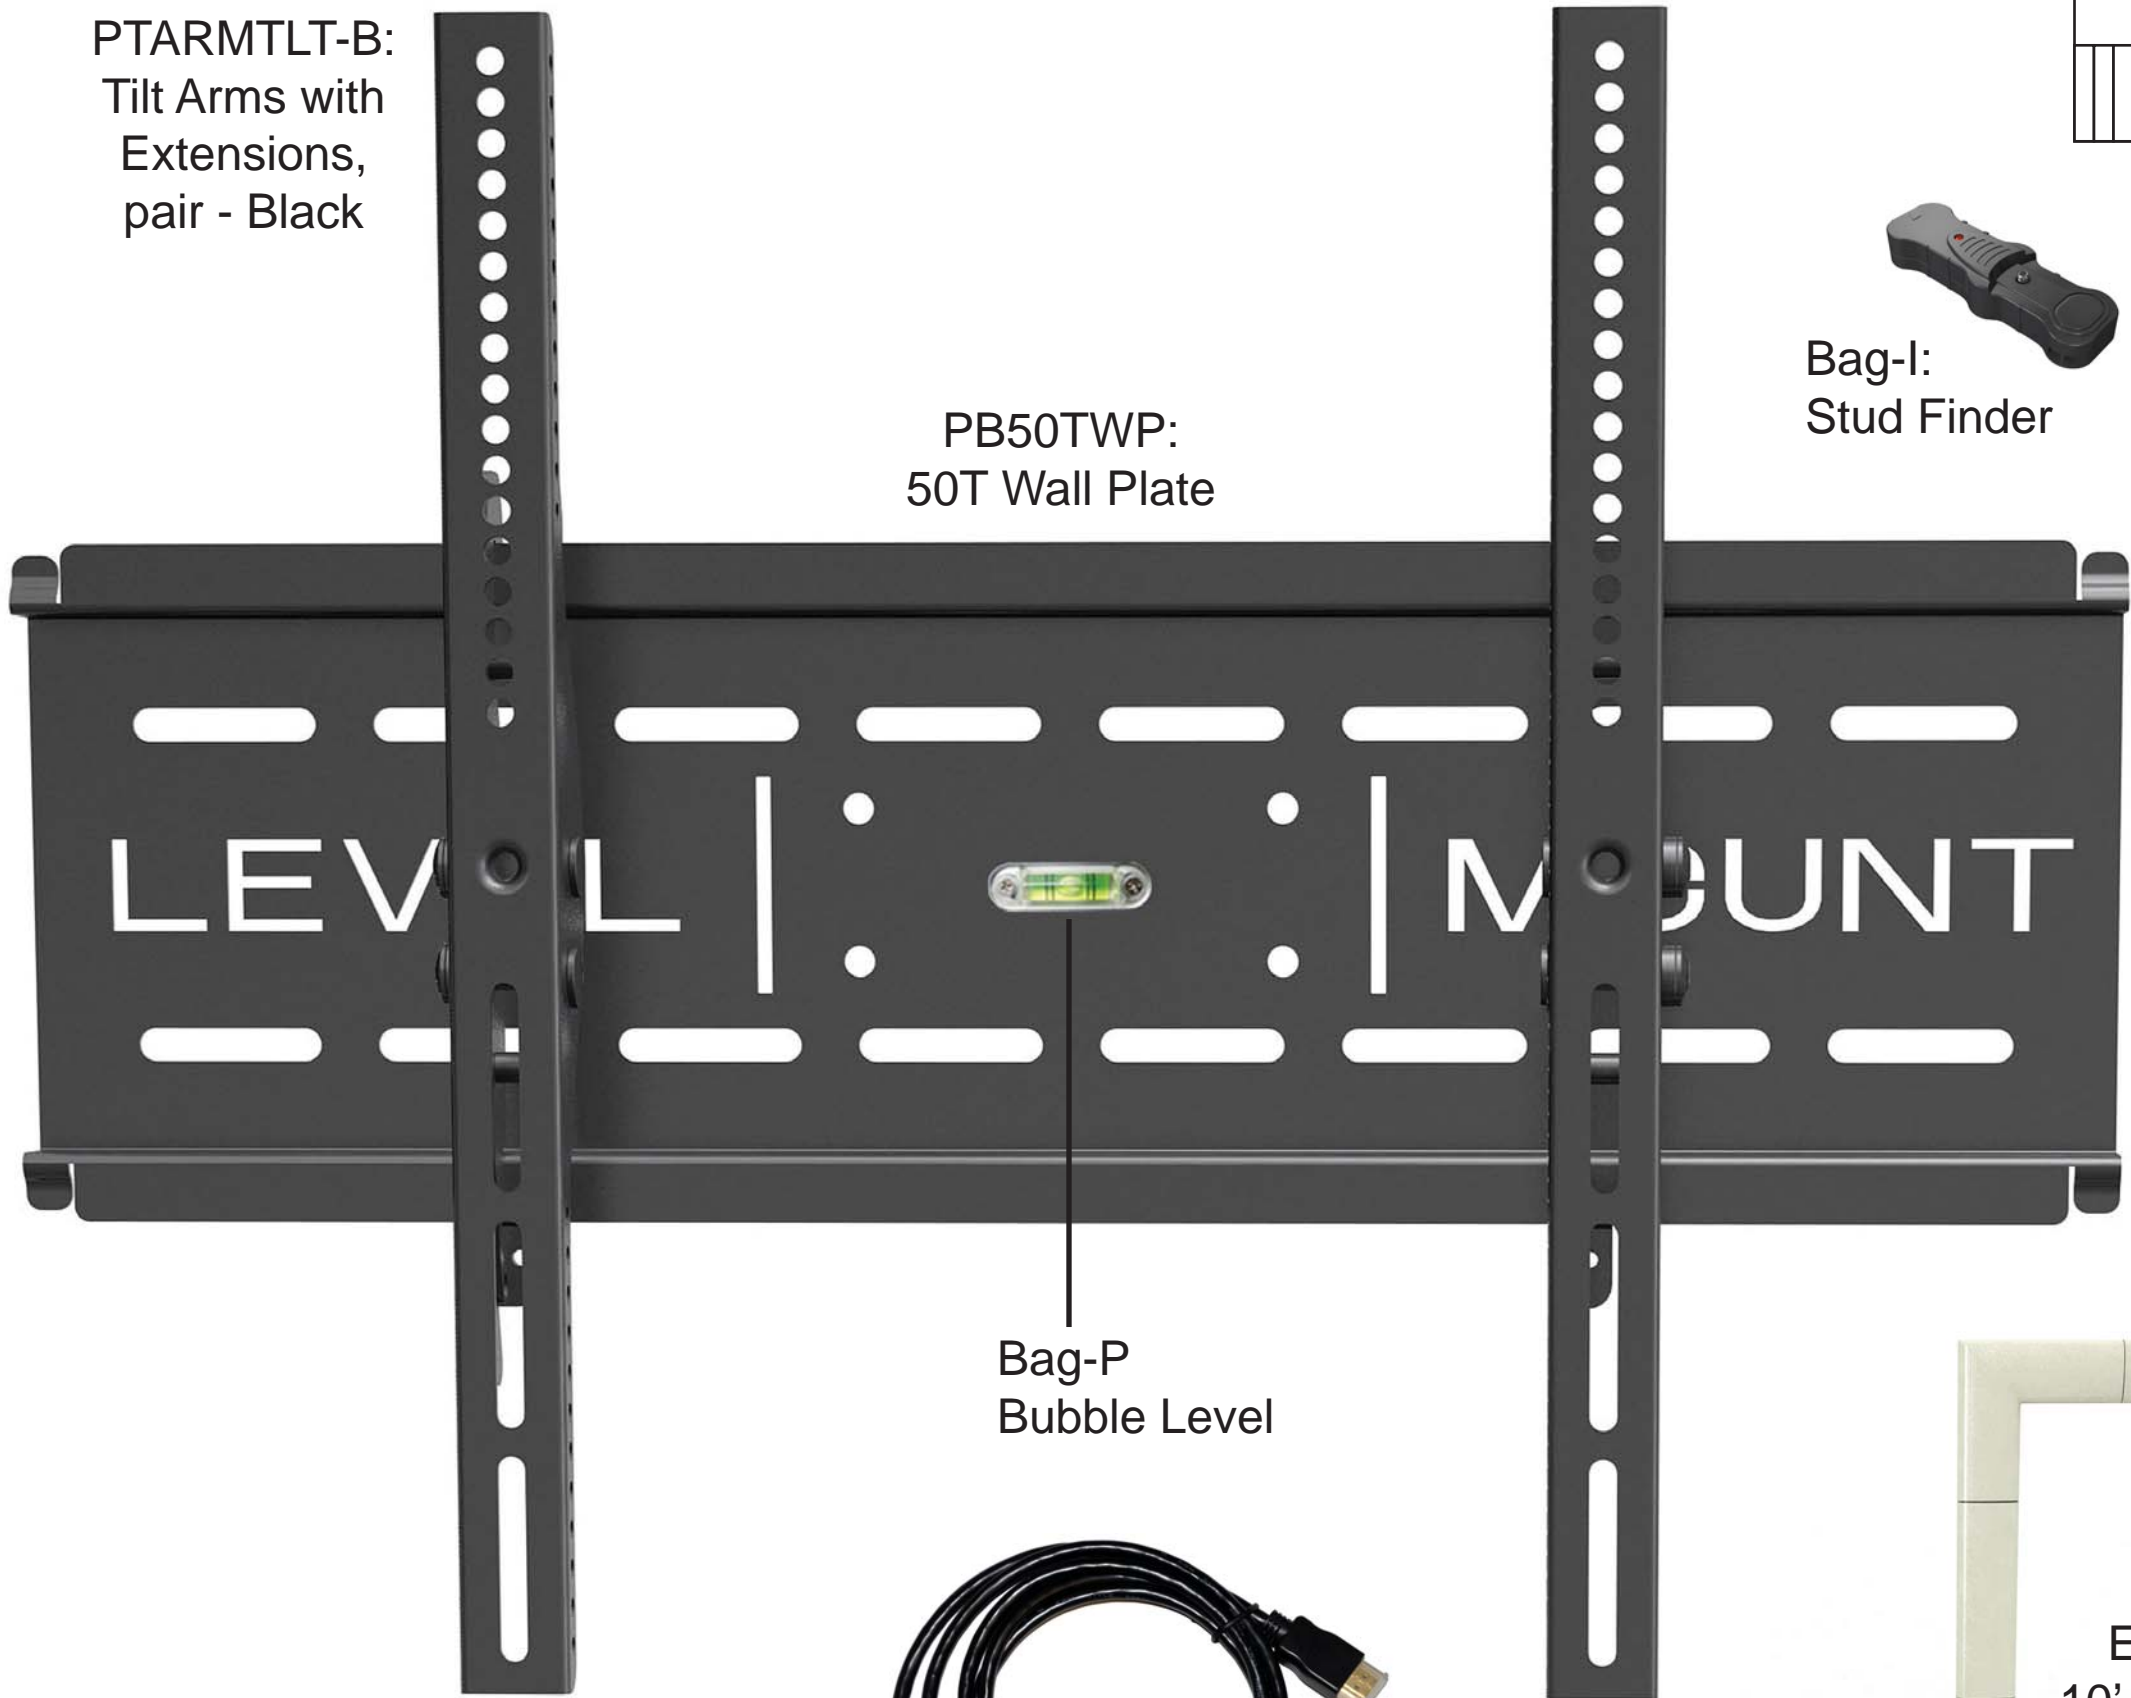

LM55HDPS

PTARMTLT-B:
Tilt Arms with
Extensions,
pair - Black

Bag-I:
Stud Finder

PB50TWP:
50T Wall Plate

Bag-P
Bubble Level

ELE-07-07:
10' replacement
cord cover
(not to scale)

PBPOWERSP:
6 outlet surge protector

PBHDMICBL:
10' HDMI cable

Bag-1-B: M4 Hardware
to attach arms to TV

Bag-2-B: M5 Hardware
to attach arms to TV

Bag-3-B: M6 Hardware
to attach arms to TV

Bag-4-B: M8 Hardware
to attach arms to TV

Bag-5-B: Spacers and
Washers

Bag-6-B: Hardware to attach mount to wall

SMHEXW: Hex Wrench

ALLENWREN:
Allen Wrench