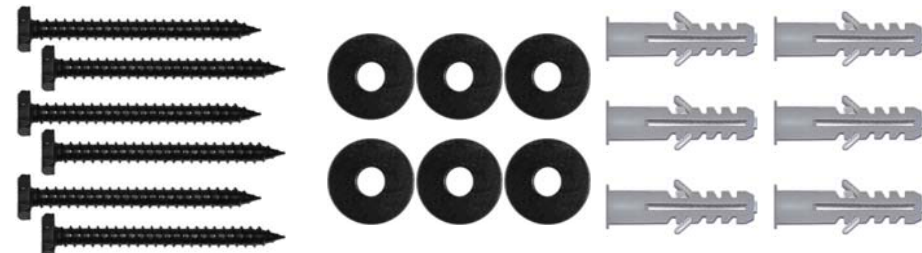

LM55HDPS

PTARMTLT-B:
Tilt Arms with
Extensions,
pair - Black

Bag-I:
Stud Finder

PB50TWP:
50T Wall Plate

Bag-P
Bubble Level

ELE-07-07:
10' replacement
cord cover
(not to scale)

PBPOWERSP:
6 outlet surge protector

PBHDMICBL:
10' HDMI cable

Bag-1-B: M4 Hardware
to attach arms to TV

Bag-2-B: M5 Hardware
to attach arms to TV

Bag-3-B: M6 Hardware
to attach arms to TV

Bag-4-B: M8 Hardware
to attach arms to TV

Bag-5-B: Spacers and
Washers

Bag-6-B: Hardware to attach mount to wall

SMHEXW: Hex Wrench

ALLENWREN:
Allen Wrench