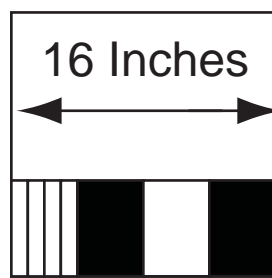

# ELTVS52

| Part Number | Ref. Number | Qty. | Image |
|-------------|-------------|------|-------|
|             | A           | 1    |       |
|             | B           | 1    |       |
|             | C           | 1    |       |
|             | D           | 8    |       |
|             | E           | 4    |       |
|             | FB          | 16   |       |
|             | FM          | 16   |       |
| ELTVS52G    | G           | 8    |       |
|             | H           | 8    |       |
|             | I           | 4    |       |
|             | J           | 4    |       |
| ELTVS52K    | K           | 4    |       |
| ELTVS52L    | L           | 4    |       |
| ELTVS52M    | M           | 2    |       |
| ELTVS52N    | N           | 1    |       |
| ELTVS52O    | O           | 1    |       |
| ELTVS52P    | P           | 1    |       |

- ELTVS52G: Black End Cap for Leg
- ELTVS52K: 4 pack of all threaded rods
- ELTVS52L: 4 pack Black Feet
- ELTVS52M: 2 pack, Cord Covers
- ELTVS52N: Silver threaded screw to hold the cord cover
- ELTVS52O: Hex Wrench
- ELTVS52P: Guitar Pick for removing the colored sleeves