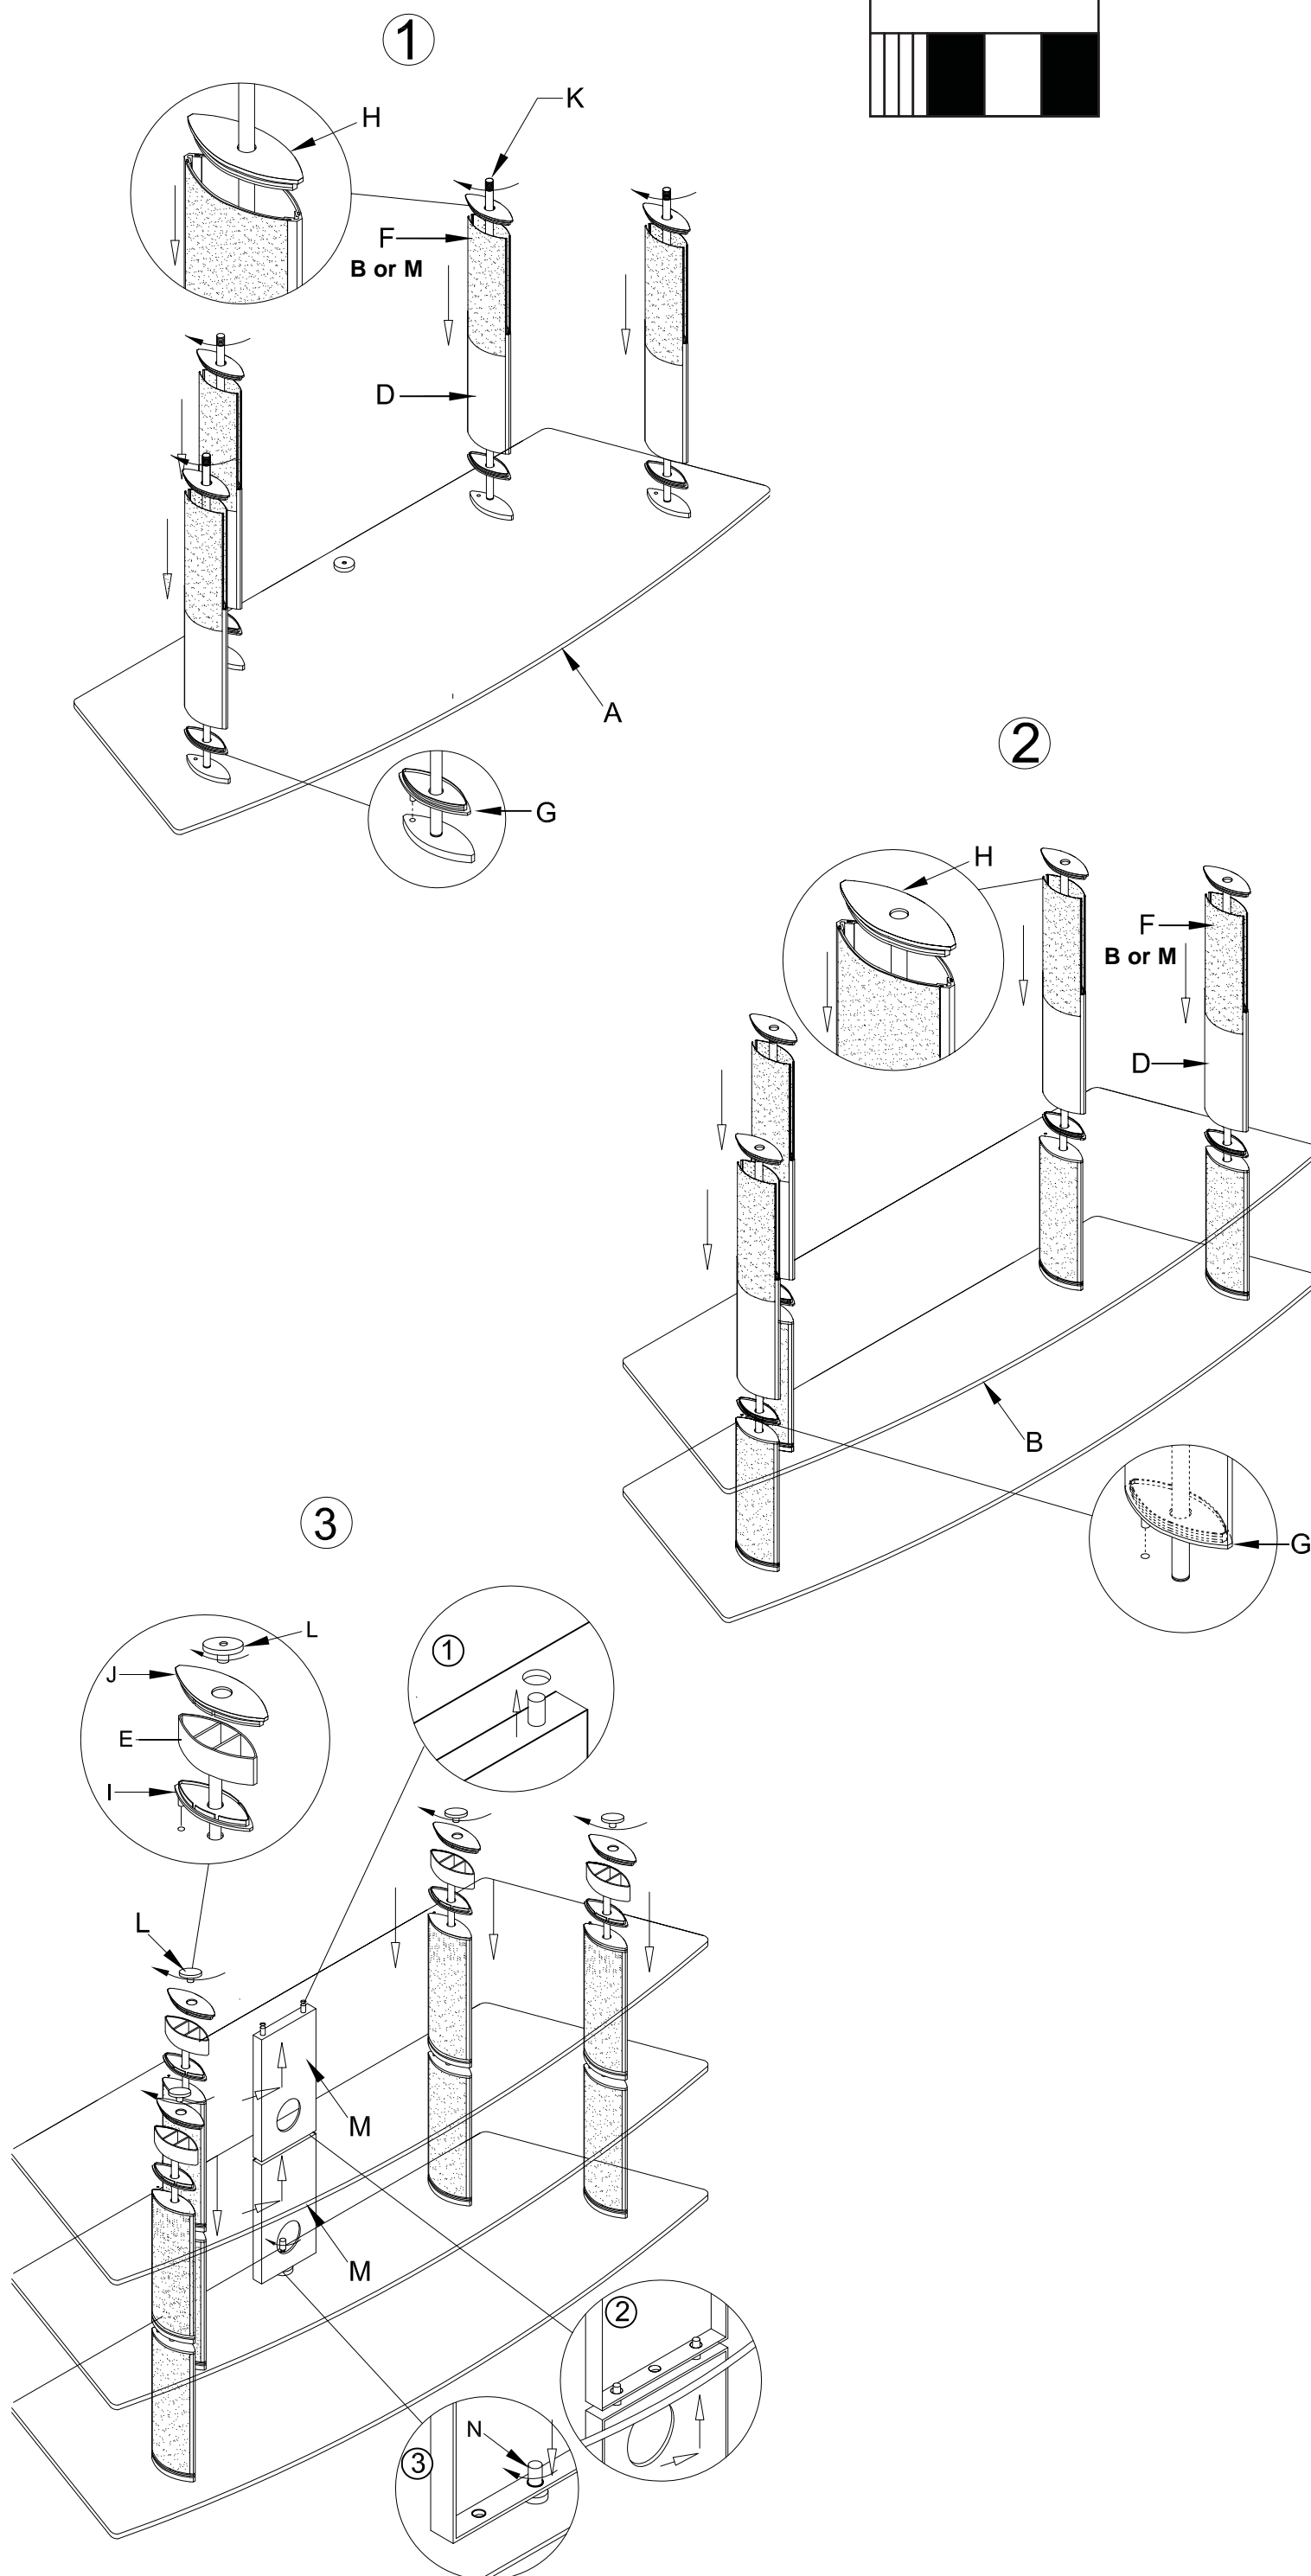

# ELTVS52

| Part Number | Ref. Number | Qty. | Image |
|-------------|-------------|------|-------|
|             | A           | 1    |       |
|             | B           | 1    |       |
|             | C           | 1    |       |
|             | D           | 8    |       |
|             | E           | 4    |       |
|             | FB          | 16   |       |
|             | FM          | 16   |       |
| ELTVS52G    | G           | 8    |       |
|             | H           | 8    |       |
|             | I           | 4    |       |
|             | J           | 4    |       |
| ELTVS52K    | K           | 4    |       |
| ELTVS52L    | L           | 4    |       |
| ELTVS52M    | M           | 2    |       |
| ELTVS52N    | N           | 1    |       |
| ELTVS52O    | O           | 1    |       |
| ELTVS52P    | P           | 1    |       |

- ELTVS52G: Black End Cap for Leg
- ELTVS52K: 4 pack of all threaded rods
- ELTVS52L: 4 pack Black Feet
- ELTVS52M: 2 pack, Cord Covers
- ELTVS52N: Silver threaded screw to hold the cord cover
- ELTVS52O: Hex Wrench
- ELTVS52P: Guitar Pick for removing the colored sleeves