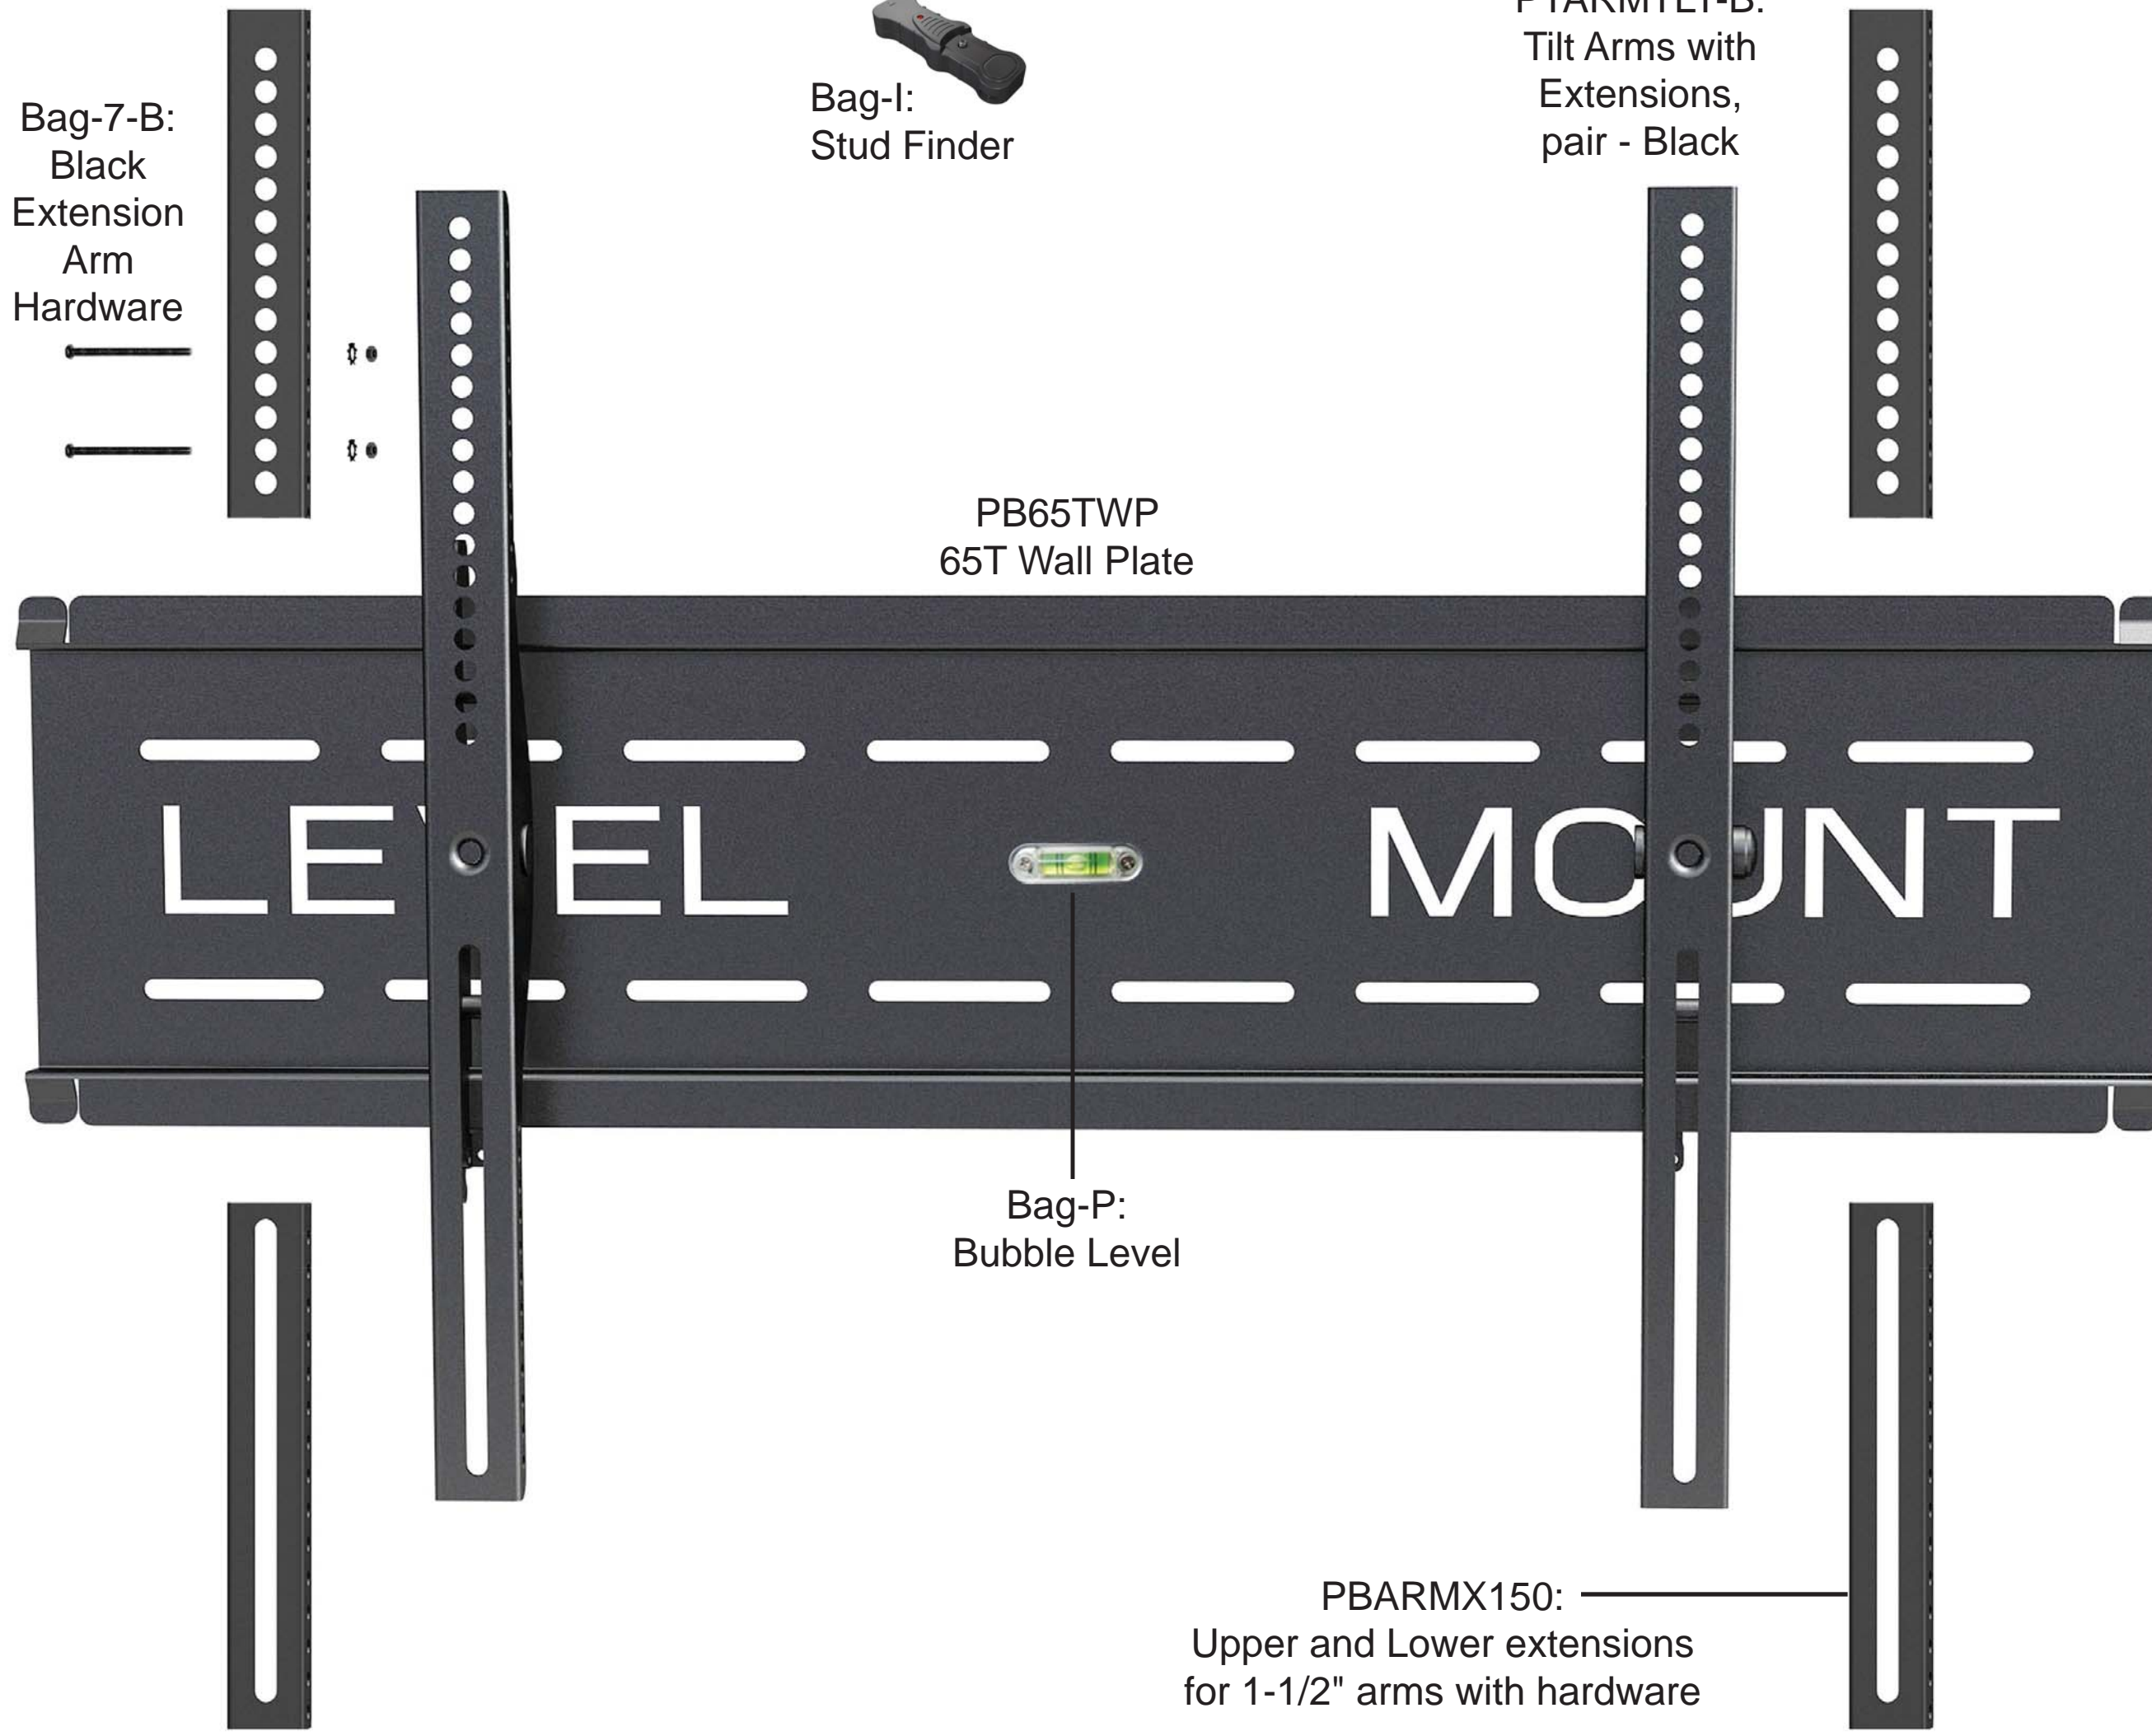

DC65T, EL65T-08, LM65T

Bag-7-B:
Black
Extension
Arm
Hardware

Bag-I:
Stud Finder

PTARMTLT-B:
Tilt Arms with
Extensions,
pair - Black

PB65TWP
65T Wall Plate

Bag-P:
Bubble Level

PBARMX150:
Upper and Lower extensions
for 1-1/2" arms with hardware

Bag-1-B: M4 Hardware
to attach arms to TV

Bag-2-B: M5 Hardware
to attach arms to TV

Bag-3-B: M6 Hardware
to attach arms to TV

Bag-4-B: M8 Hardware
to attach arms to TV

Bag-5-B: Spacers and
Washers

Bag-6-B: Hardware to attach mount to wall

SMHEXW: Hex Wrench

ALLENWREN:
Allen Wrench