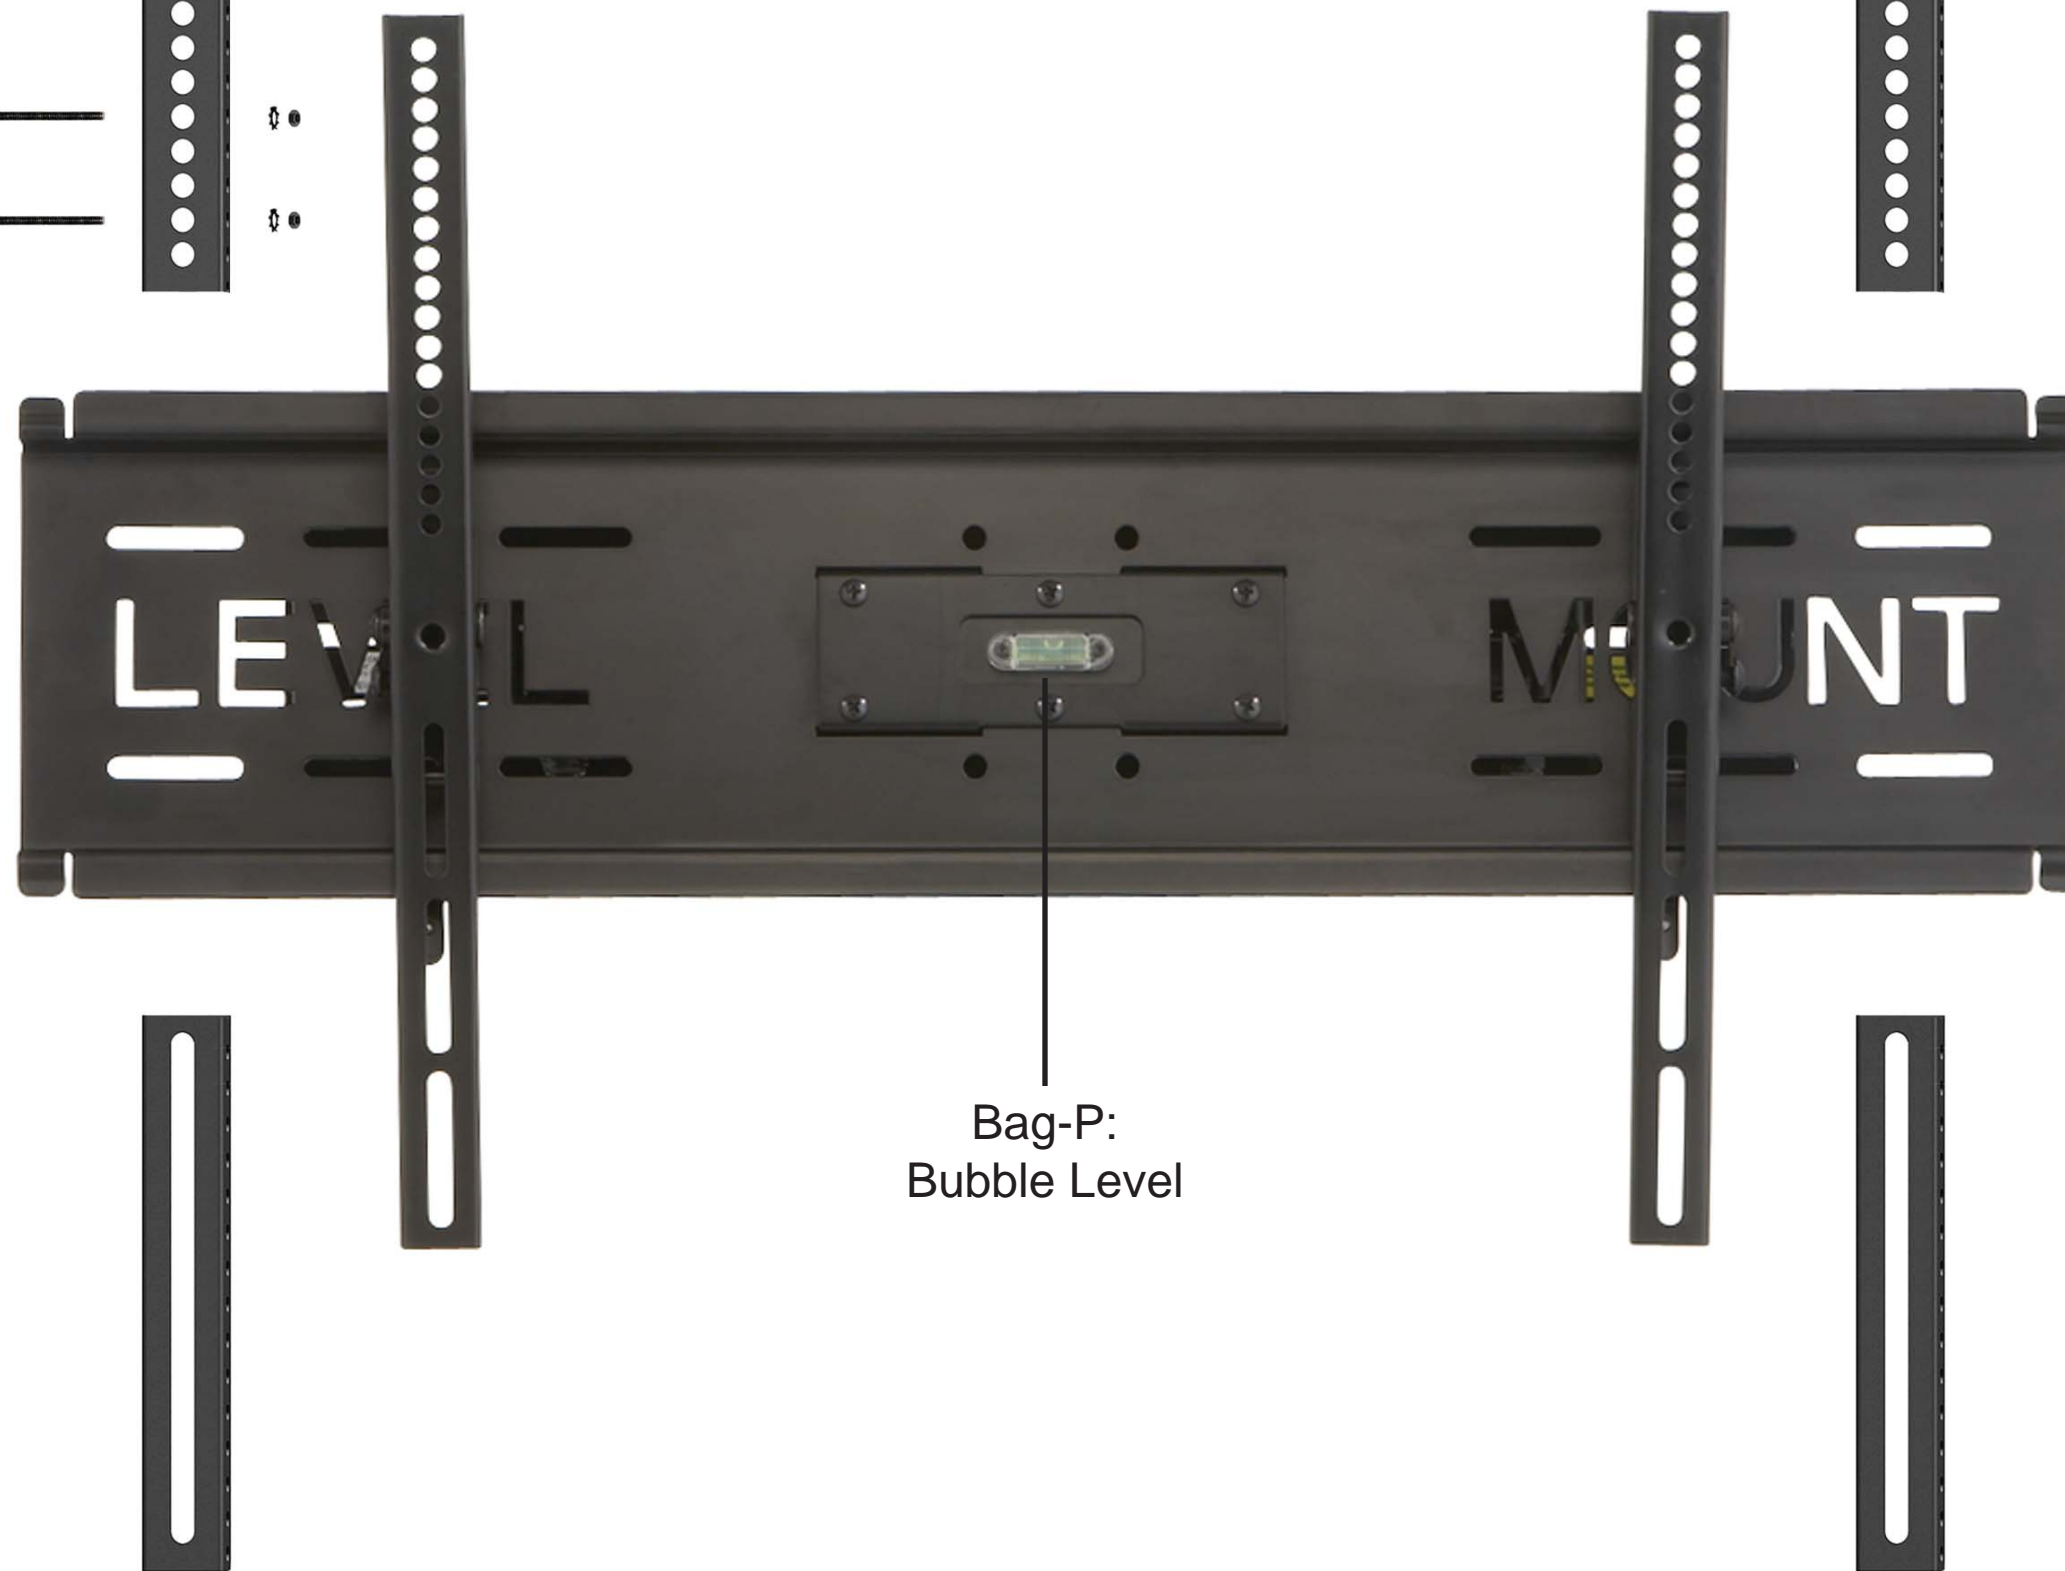

DC65MC, MC65, MC65-CC, LM65MC

PBARMX150:  
Upper and Lower extension  
for 1-1/2" wide brake arm  
with hardware

Bag-I:  
Stud Finder

PTARMTLT-B:  
Tilt Arms with  
Extensions,  
pair - Black

Bag-7-B:  
Black Extension  
Arm Hardware

Bag-P:  
Bubble Level

Bag-1-B: M4 Hardware  
to attach arms to TV

Bag-2-B: M4 Hardware  
to attach arms to TV

Bag-3-B: M4 Hardware  
to attach arms to TV

Bag-4-B: M4 Hardware  
to attach arms to TV

Bag-5-B: Spacers and  
Washers

Bag-10-B: Hardware  
to attach mount to wall

LGHEXW: Hex Wrench

ALLENWREN:  
Allen Wrench