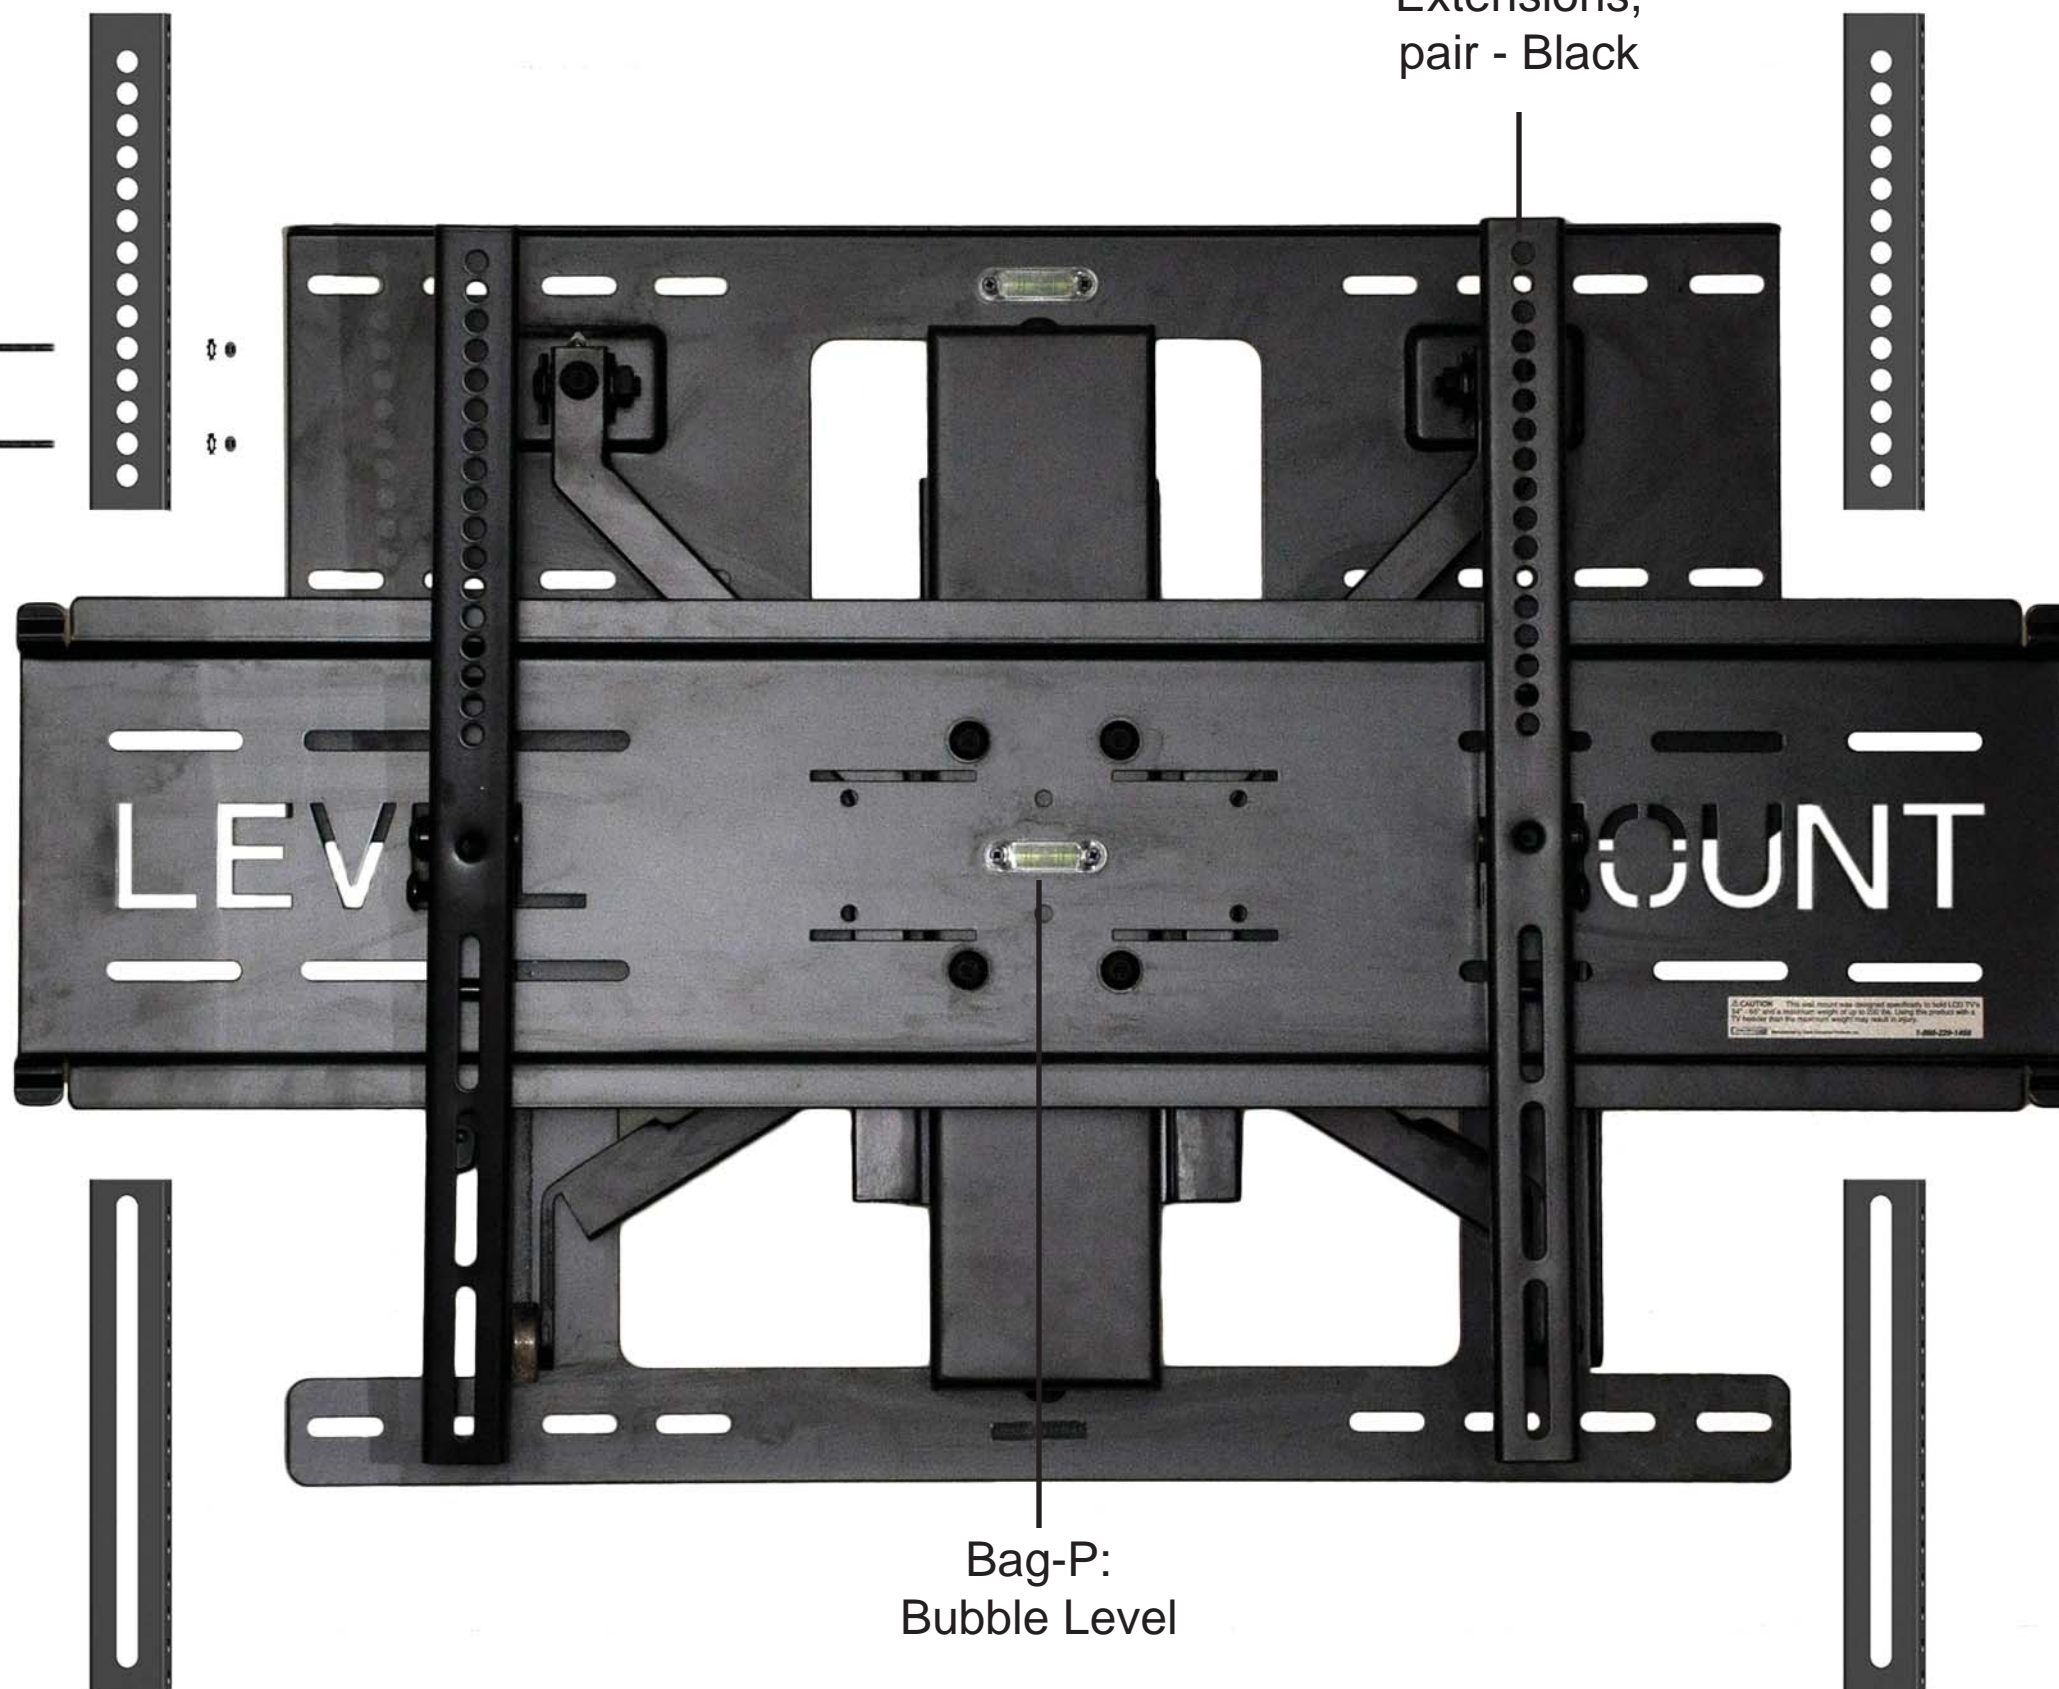

DC65DMC, DMC-65, LM65DMC

PBARMX150:  
Upper and Lower extension  
for 1-1/2" wide brake arm  
with hardware

Bag-1:  
Stud Finder

PTARMTLT-B:  
Tilt Arms with  
Extensions,  
pair - Black

Bag-7-B:  
Black Extension  
Arm Hardware

Bag-1-B: M4 Hardware  
to attach arms to TV

Bag-2-B: M4 Hardware  
to attach arms to TV

Bag-3-B: M4 Hardware  
to attach arms to TV

Bag-4-B: M4 Hardware  
to attach arms to TV

Bag-5-B: Spacers and  
Washers

Bag-10-B: Hardware  
to attach mount to wall

LGHEXW: Hex Wrench

ALLENWREN:  
Allen Wrench