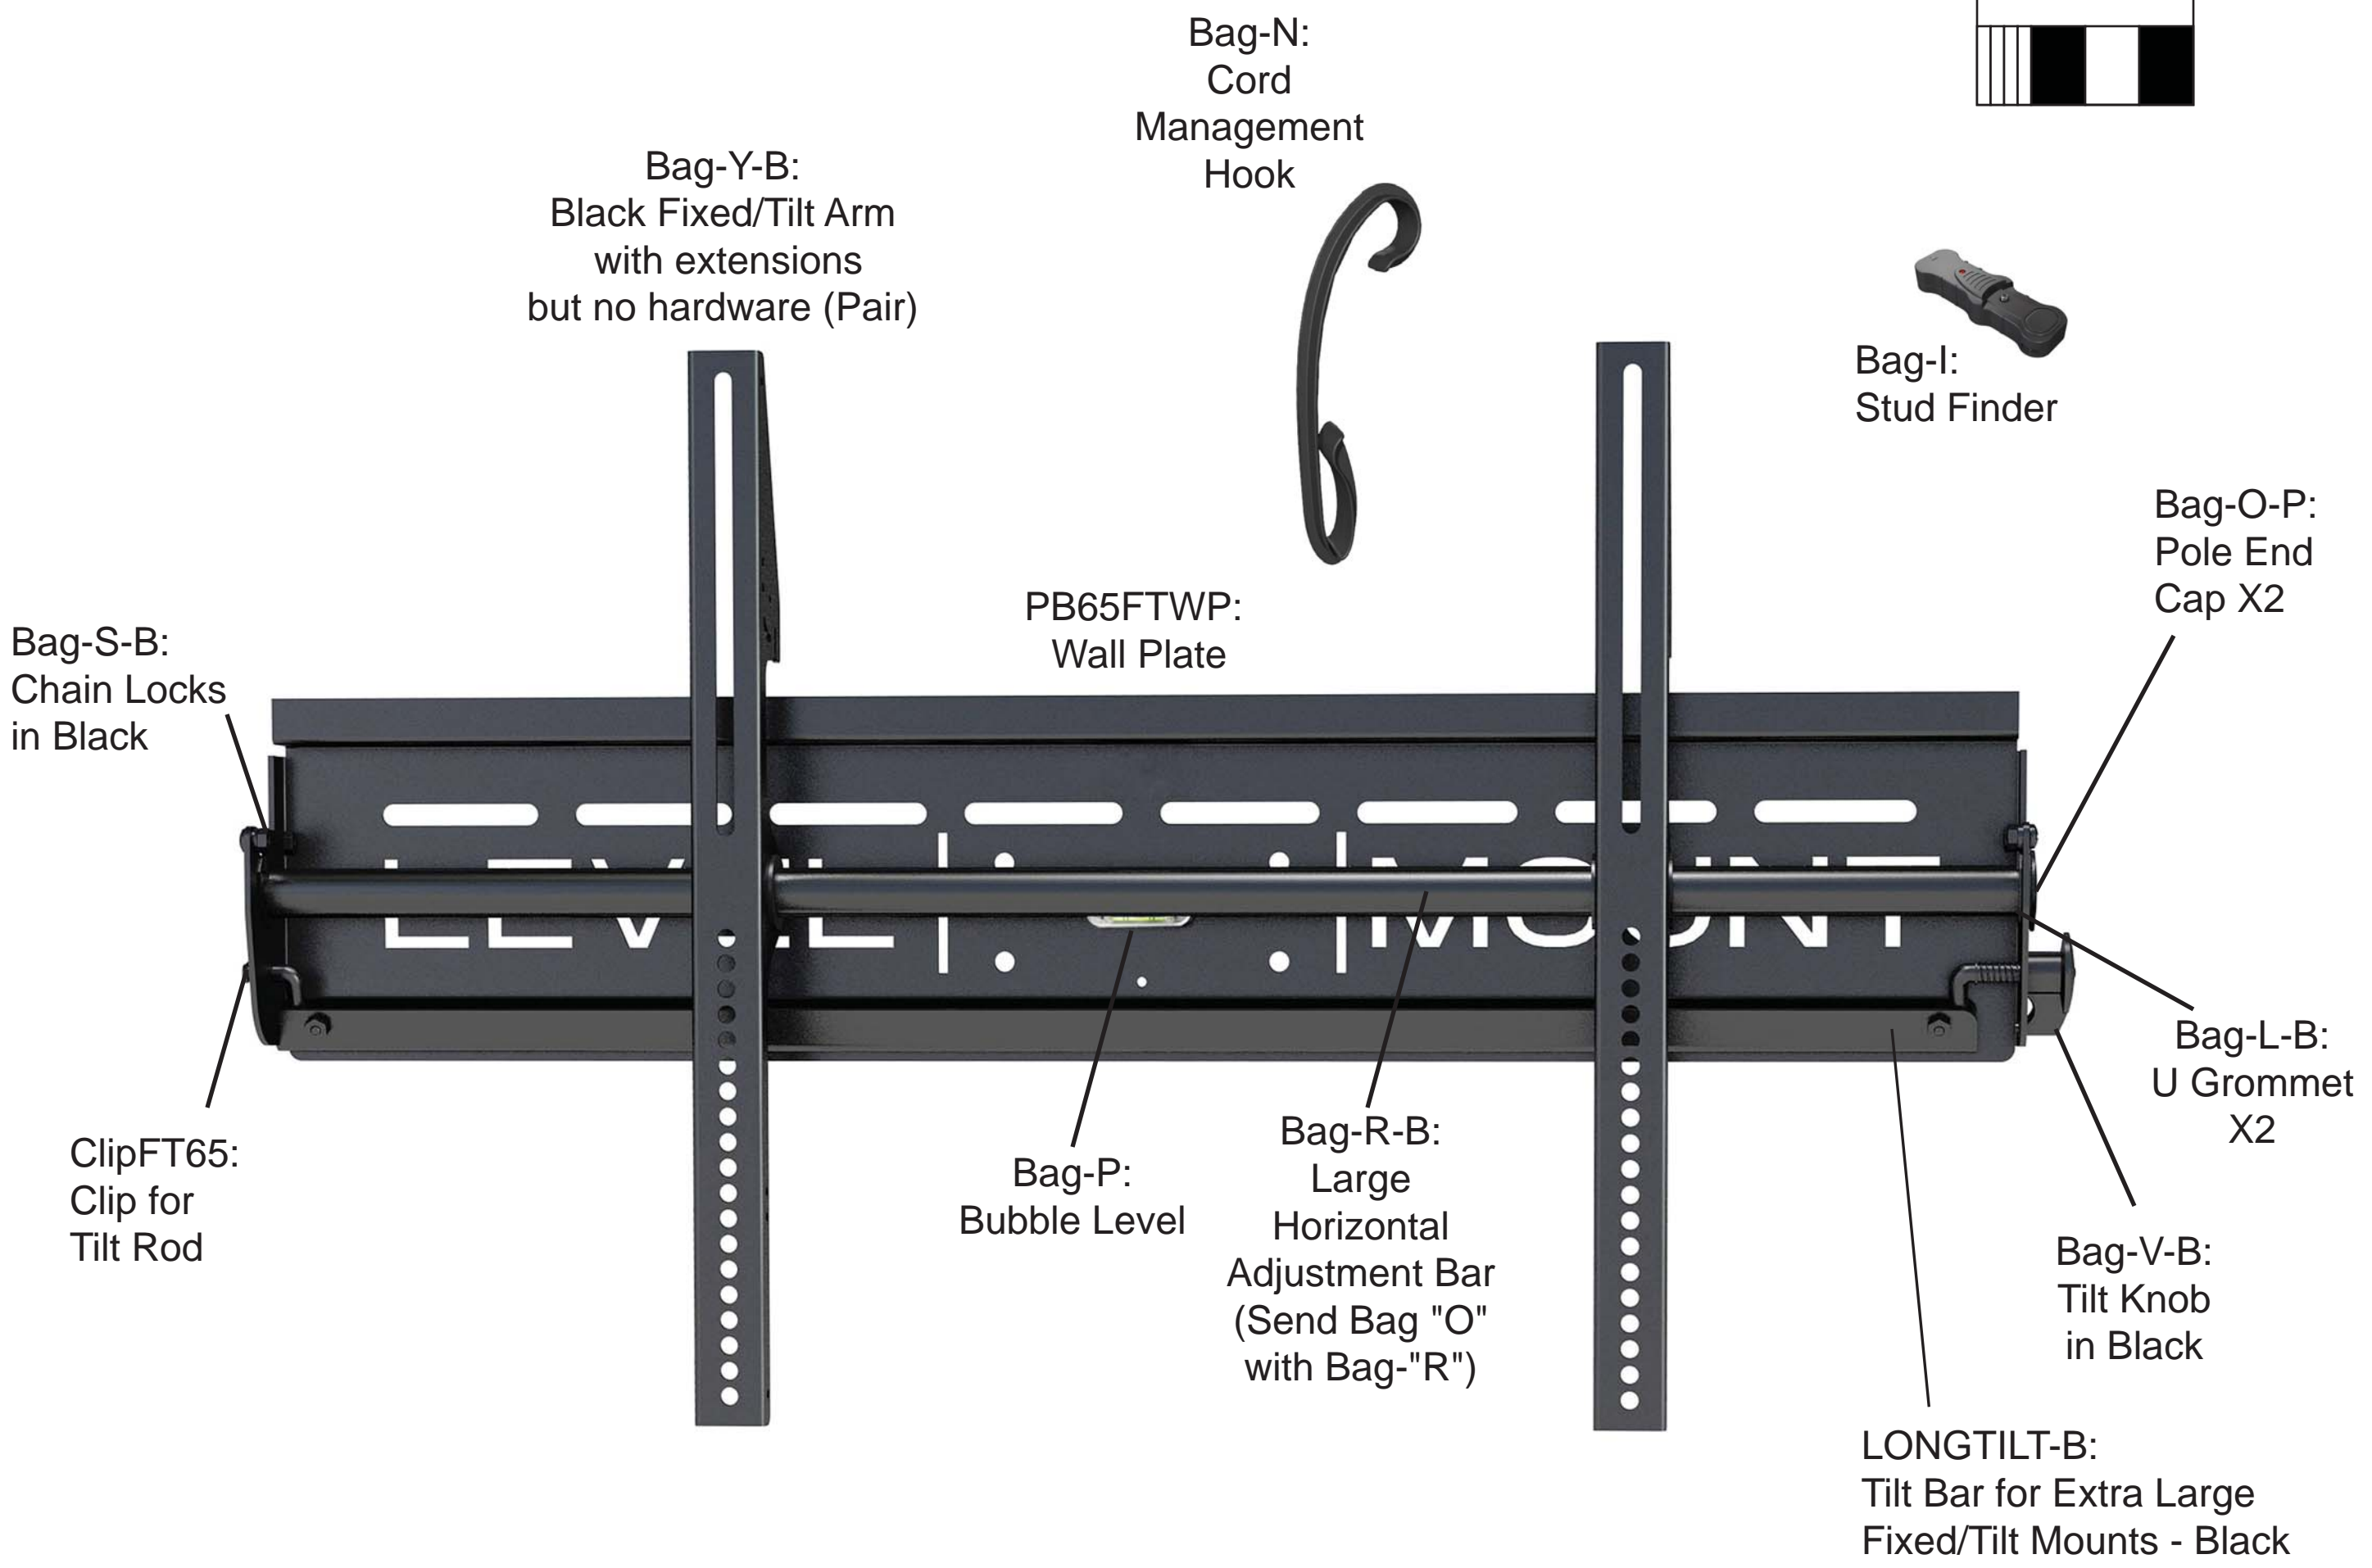

DC60T, ELLCDP-07, LM60T

Bag-1-B: M4 Hardware to attach arms to TV

Bag-2-B: M5 Hardware to attach arms to TV

Bag-3-B: M6 Hardware to attach arms to TV

Bag-4-B: M8 Hardware to attach arms to TV

Bag-5-B: Spacers and Washers

Bag-6-B: Hardware to attach mount to wall