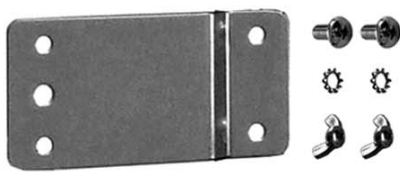

DC55MC, MC55, LM55MC

Bag-AA-B
4 Adapter Plates
with Hardware

PBARMX150:
Upper and Lower extension
for 1-1/2" wide brake arm
with hardware

Bag-I:
Stud Finder

PTARMTLT-B:
Tilt Arms with
Extensions,
pair - Black

Bag-7-B:
Black Extension
Arm Hardware

Bag-P:
Bubble Level

Bag-1-B: M4 Hardware
to attach arms to TV

Bag-2-B: M4 Hardware
to attach arms to TV

Bag-3-B: M4 Hardware
to attach arms to TV

Bag-4-B: M4 Hardware
to attach arms to TV