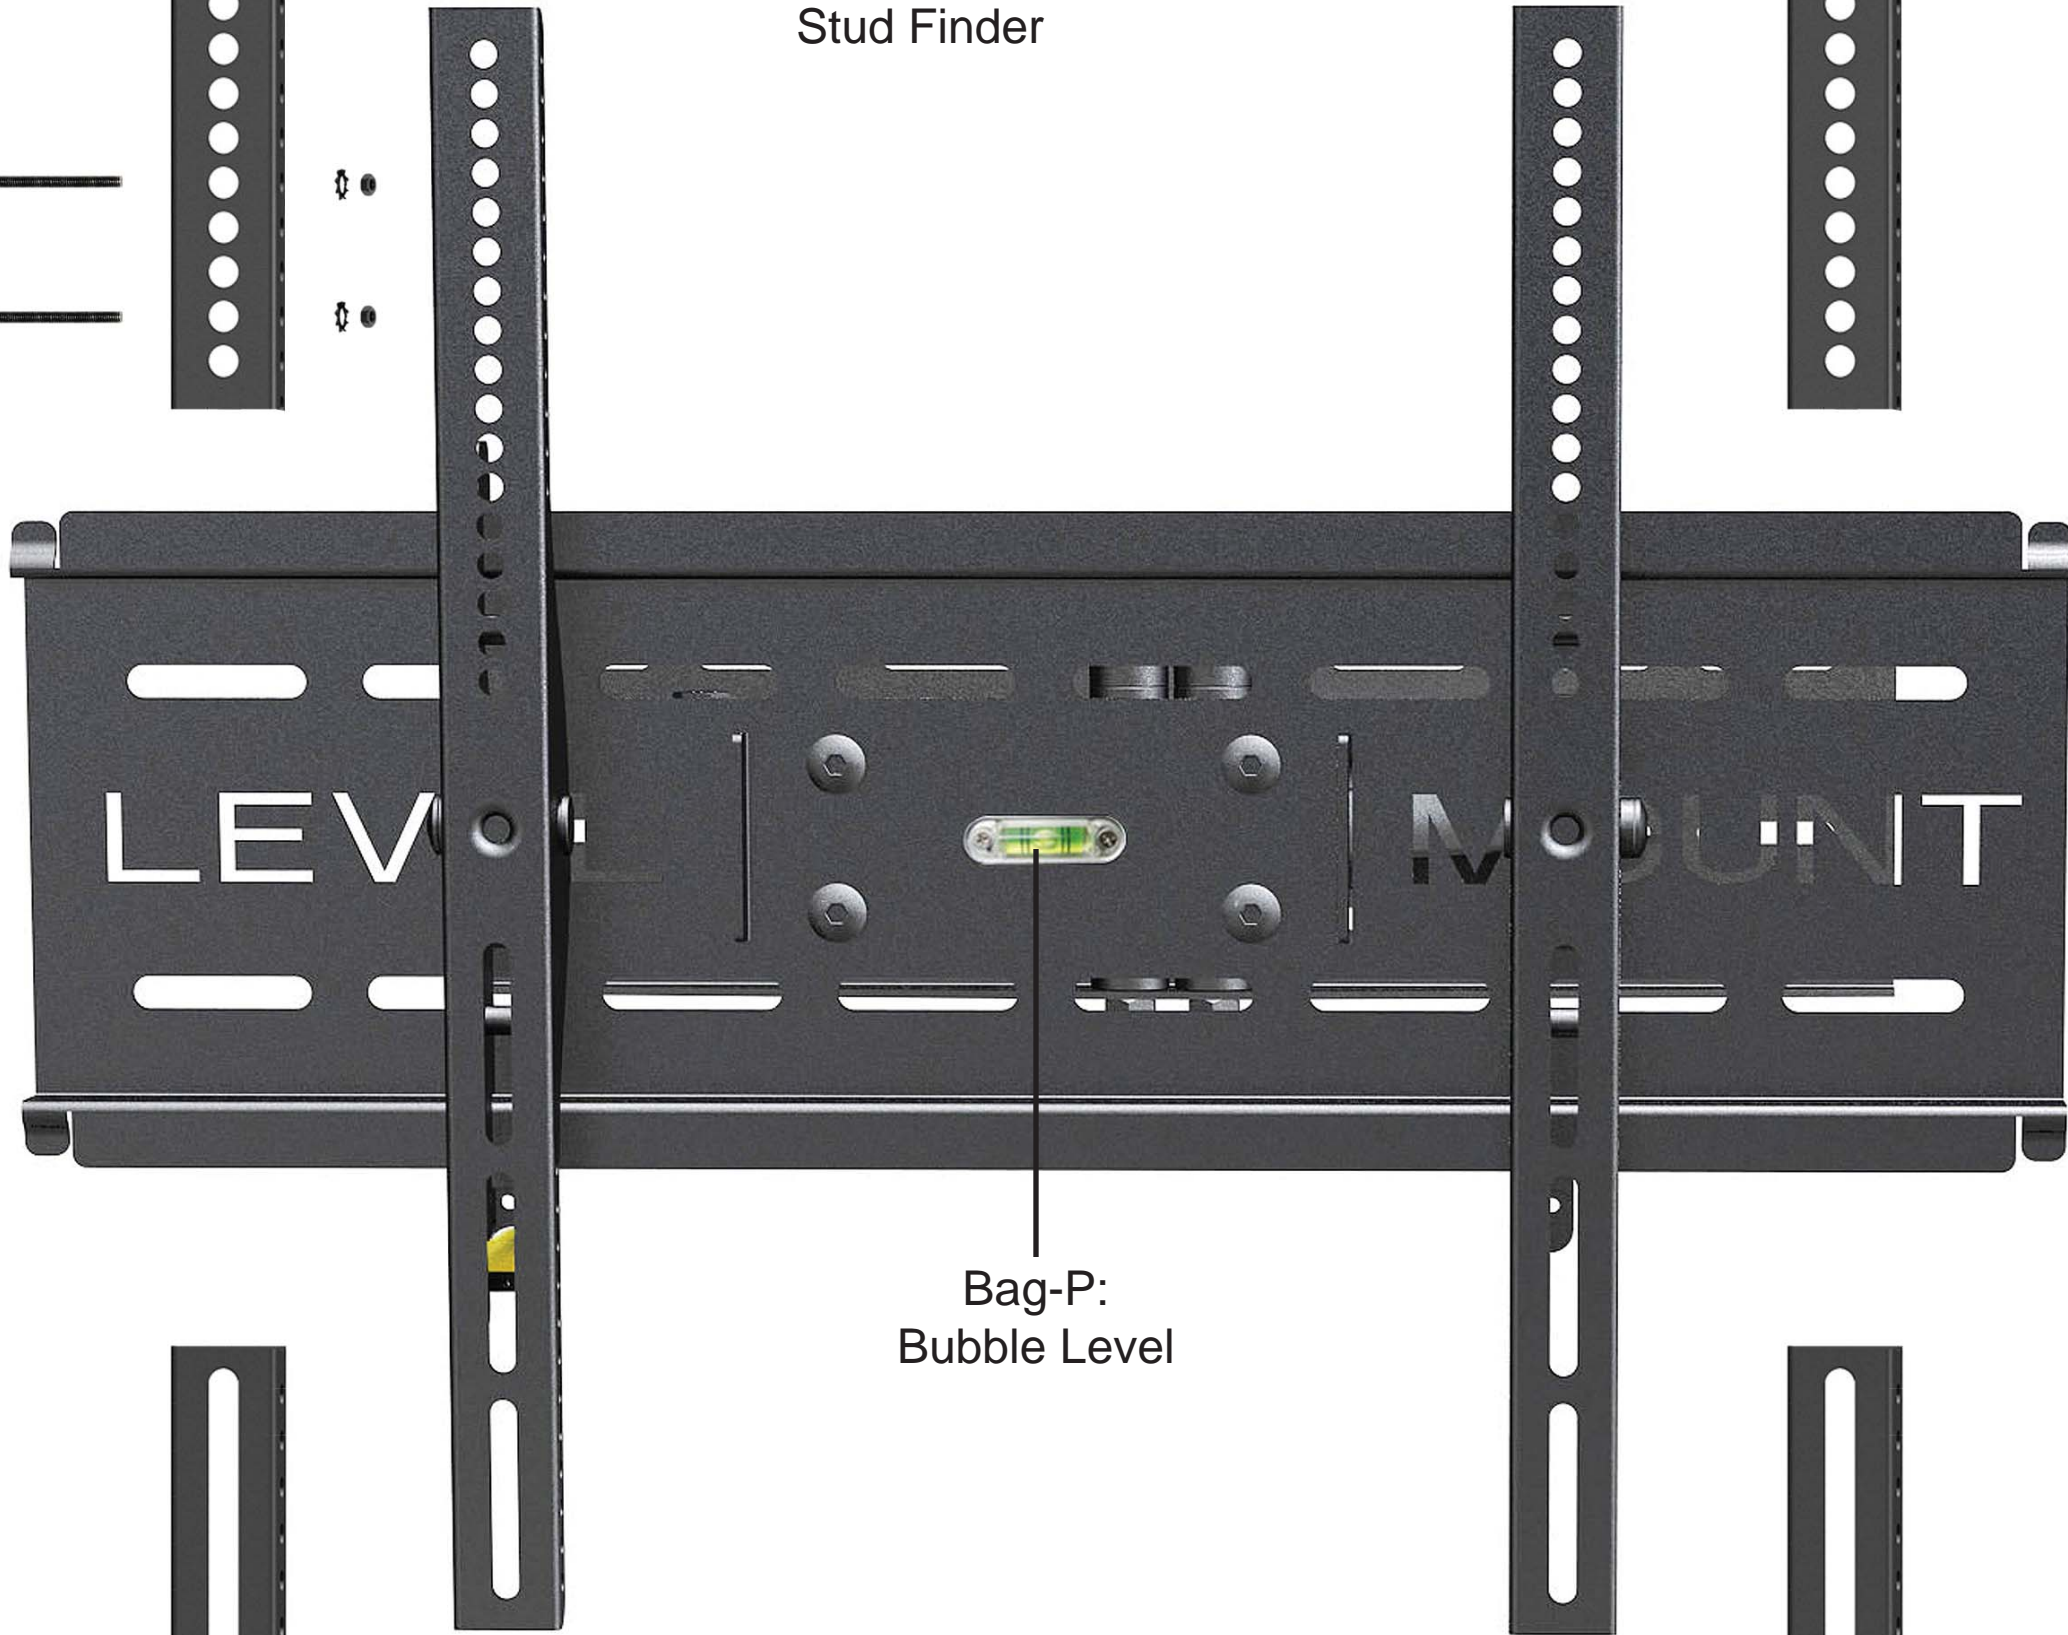

DC55MC, MC55, LM55MC

Bag-AA-B
4 Adapter Plates
with Hardware

PBARMX150:
Upper and Lower extension
for 1-1/2" wide brake arm
with hardware

Bag-I:
Stud Finder

PTARMTLT-B:
Tilt Arms with
Extensions,
pair - Black

Bag-7-B:
Black Extension
Arm Hardware

Bag-P:
Bubble Level

Bag-1-B: M4 Hardware
to attach arms to TV

Bag-2-B: M4 Hardware
to attach arms to TV

Bag-3-B: M4 Hardware
to attach arms to TV

Bag-4-B: M4 Hardware
to attach arms to TV

Bag-5-B: Spacers and
Washers

Bag-10-B: Hardware
to attach mount to wall

LGHEXW: Hex Wrench

ALLENWREN:
Allen Wrench