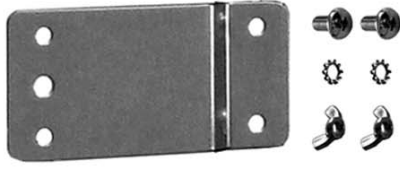

DC55MC, MC55, LM55MC

Bag-AA-B
4 Adapter Plates
with Hardware

PBARMX150:
Upper and Lower extension
for 1-1/2" wide brake arm
with hardware

Bag-I:
Stud Finder

PTARMTLT-B:
Tilt Arms with
Extensions,
pair - Black

Bag-7-B:
Black Extension
Arm Hardware

Bag-P:
Bubble Level

Bag-1-B: M4 Hardware
to attach arms to TV

Bag-2-B: M4 Hardware
to attach arms to TV

Bag-3-B: M4 Hardware
to attach arms to TV

Bag-4-B: M4 Hardware
to attach arms to TV