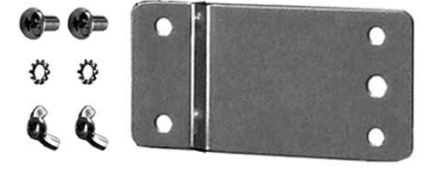

DC55MC, MC55, LM55MC

Bag-AA-B
4 Adapter Plates
with Hardware

PBARMX150:
Upper and Lower extension
for 1-1/2" wide brake arm
with hardware

Bag-I:
Stud Finder

PTARMTLT-B:
Tilt Arms with
Extensions,
pair - Black

Bag-7-B:
Black Extension
Arm Hardware

Bag-P:
Bubble Level

Bag-1-B: M4 Hardware
to attach arms to TV

Bag-2-B: M4 Hardware
to attach arms to TV

Bag-3-B: M4 Hardware
to attach arms to TV

Bag-4-B: M4 Hardware
to attach arms to TV