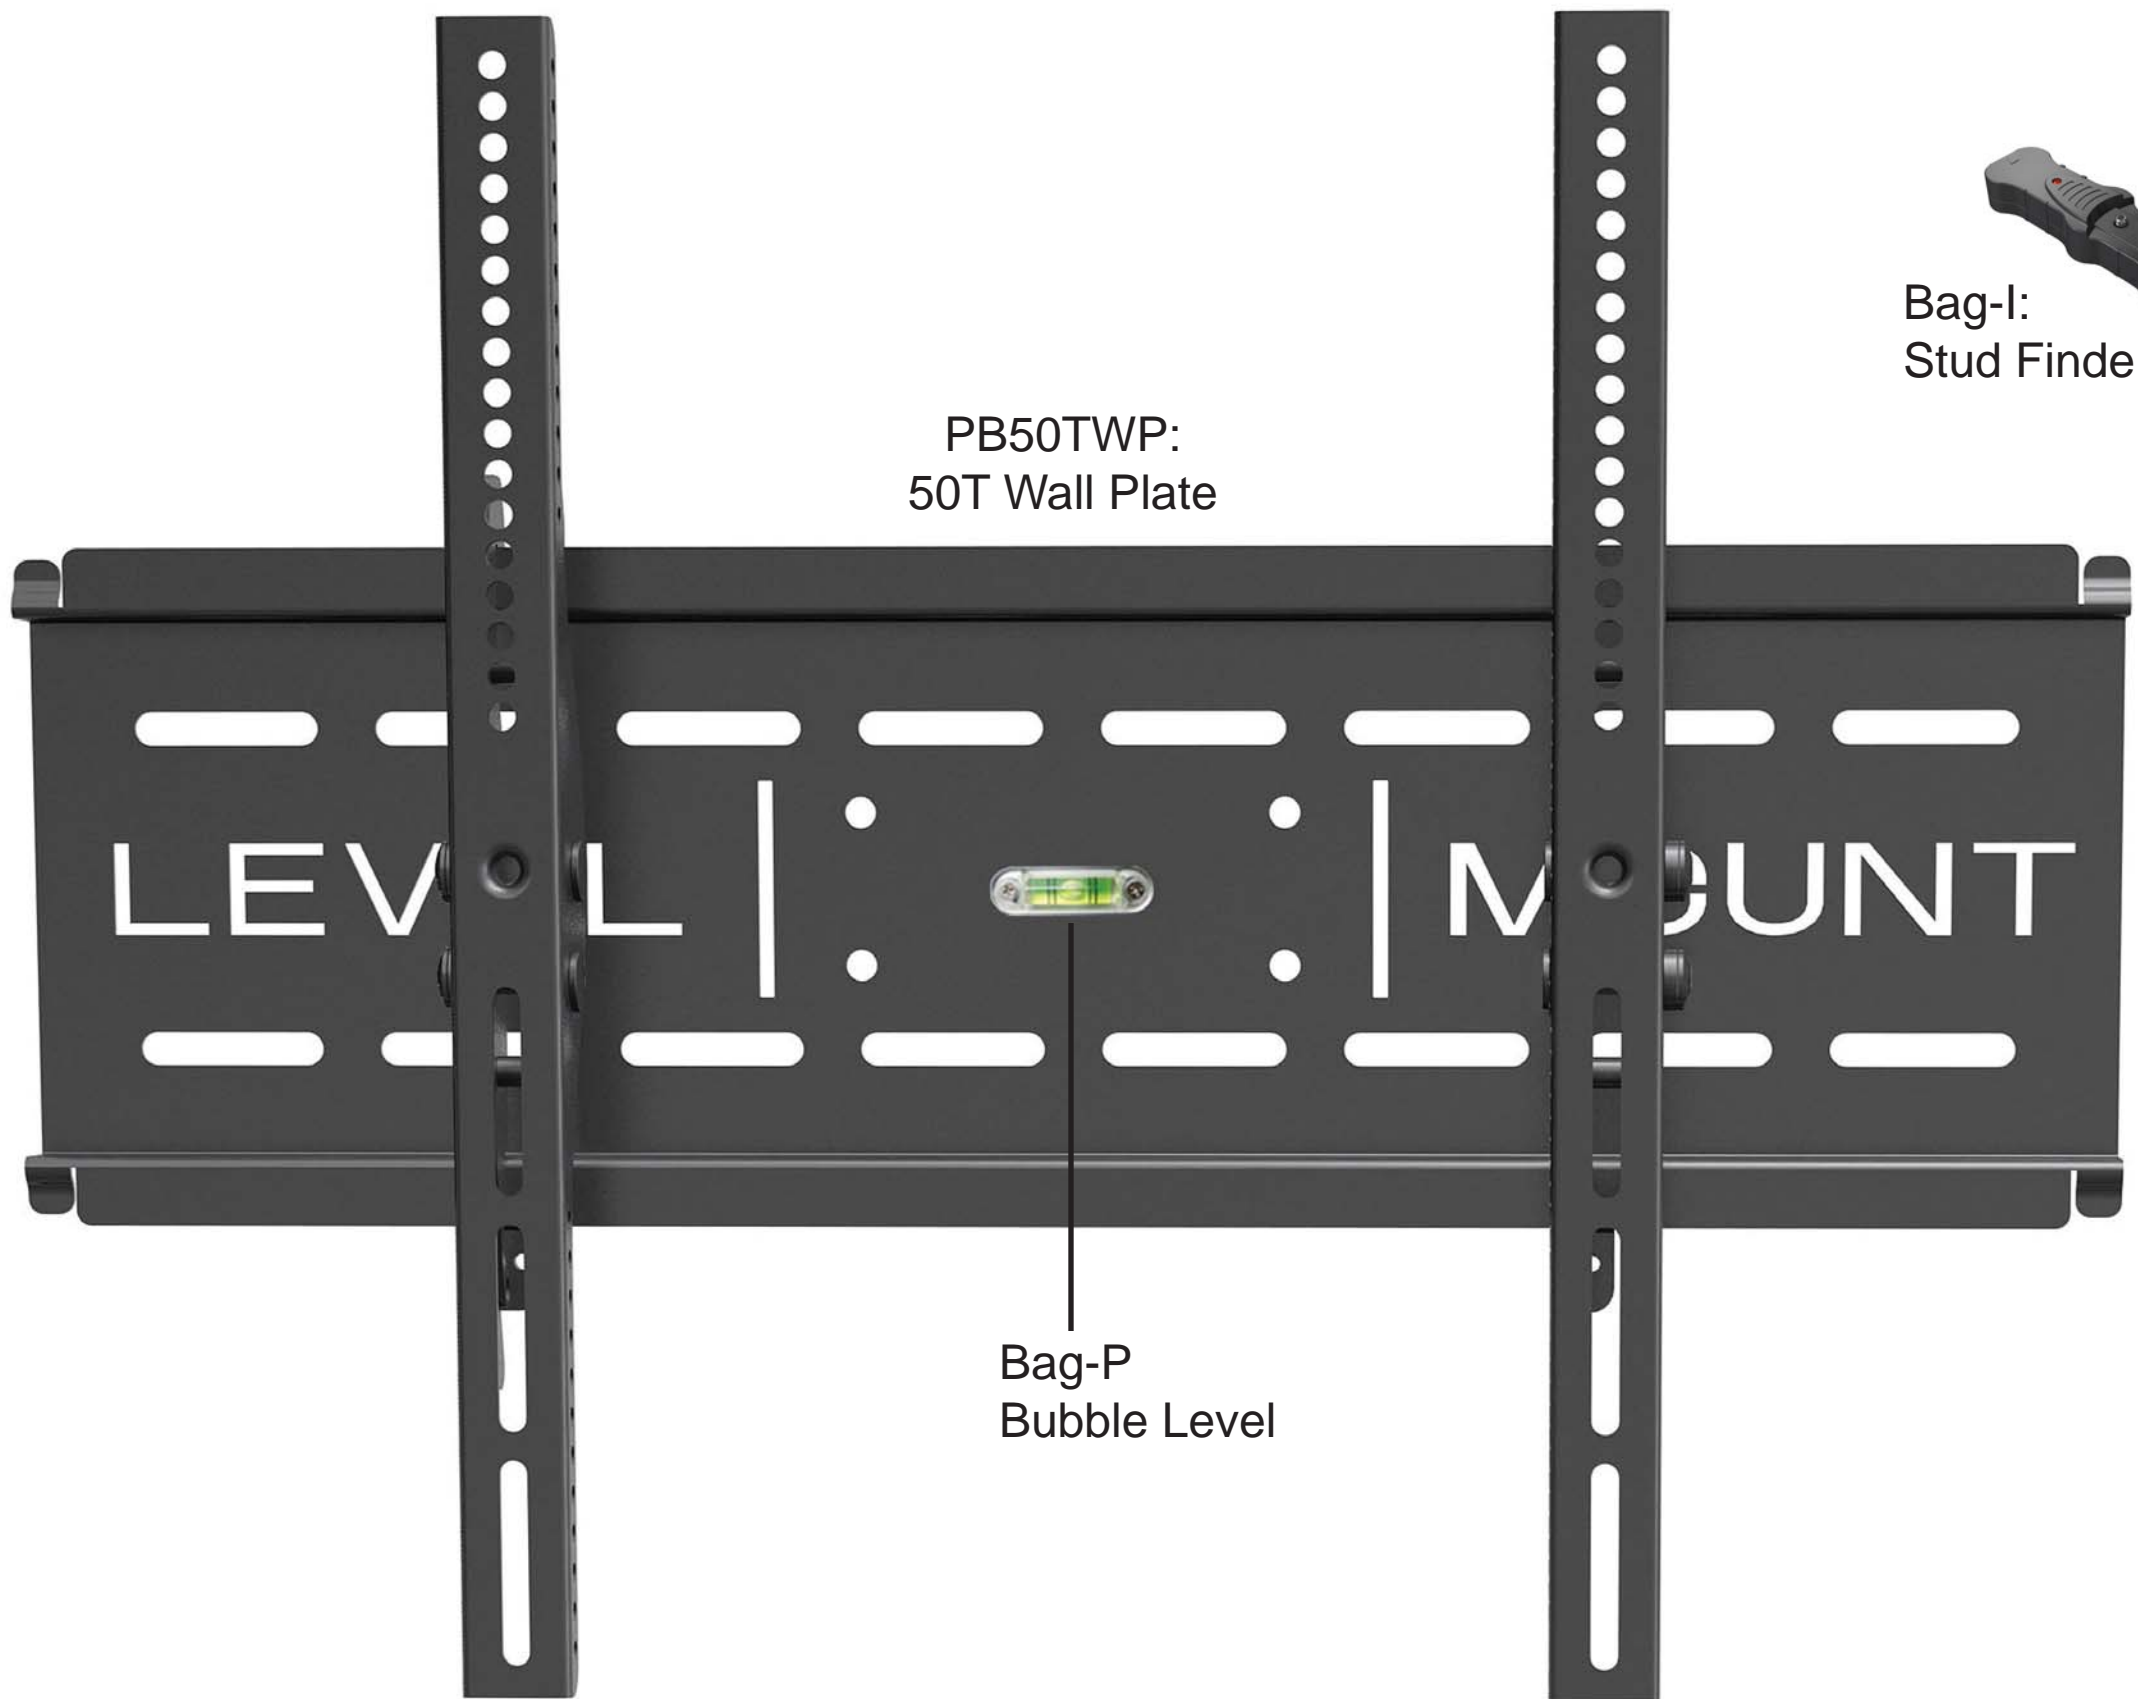

DC50T, ELTP-07, LM50T

PTARMTLT-B:
Tilt Arms with
Extensions,
pair - Black

Bag-I:
Stud Finder

PB50TWP:
50T Wall Plate

Bag-P
Bubble Level

Bag-1-B: M4 Hardware
to attach arms to TV

Bag-2-B: M5 Hardware
to attach arms to TV

Bag-3-B: M6 Hardware
to attach arms to TV

Bag-4-B: M8 Hardware
to attach arms to TV

Bag-5-B: Spacers and
Washers

Bag-6-B: Hardware to attach mount to wall

SMHEXW: Hex Wrench

ALLENWREN:
Allen Wrench