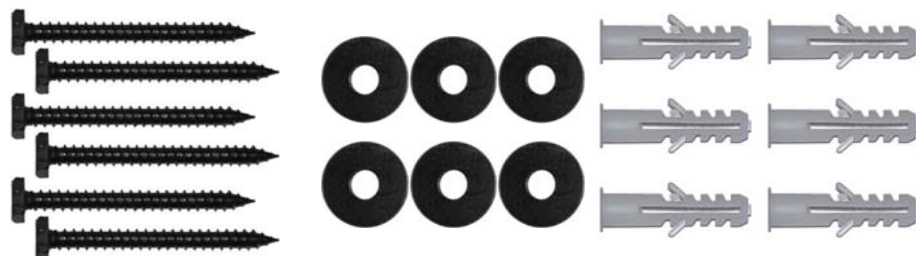

DC50T, ELTP-07, LM50T

PTARMTLT-B:
Tilt Arms with
Extensions,
pair - Black

Bag-I:
Stud Finder

PB50TWP:
50T Wall Plate

Bag-P
Bubble Level

Bag-1-B: M4 Hardware
to attach arms to TV

Bag-2-B: M5 Hardware
to attach arms to TV

Bag-3-B: M6 Hardware
to attach arms to TV

Bag-4-B: M8 Hardware
to attach arms to TV

Bag-5-B: Spacers and
Washers

Bag-6-B: Hardware to attach mount to wall

SMHEXW: Hex Wrench

ALLENWREN:
Allen Wrench