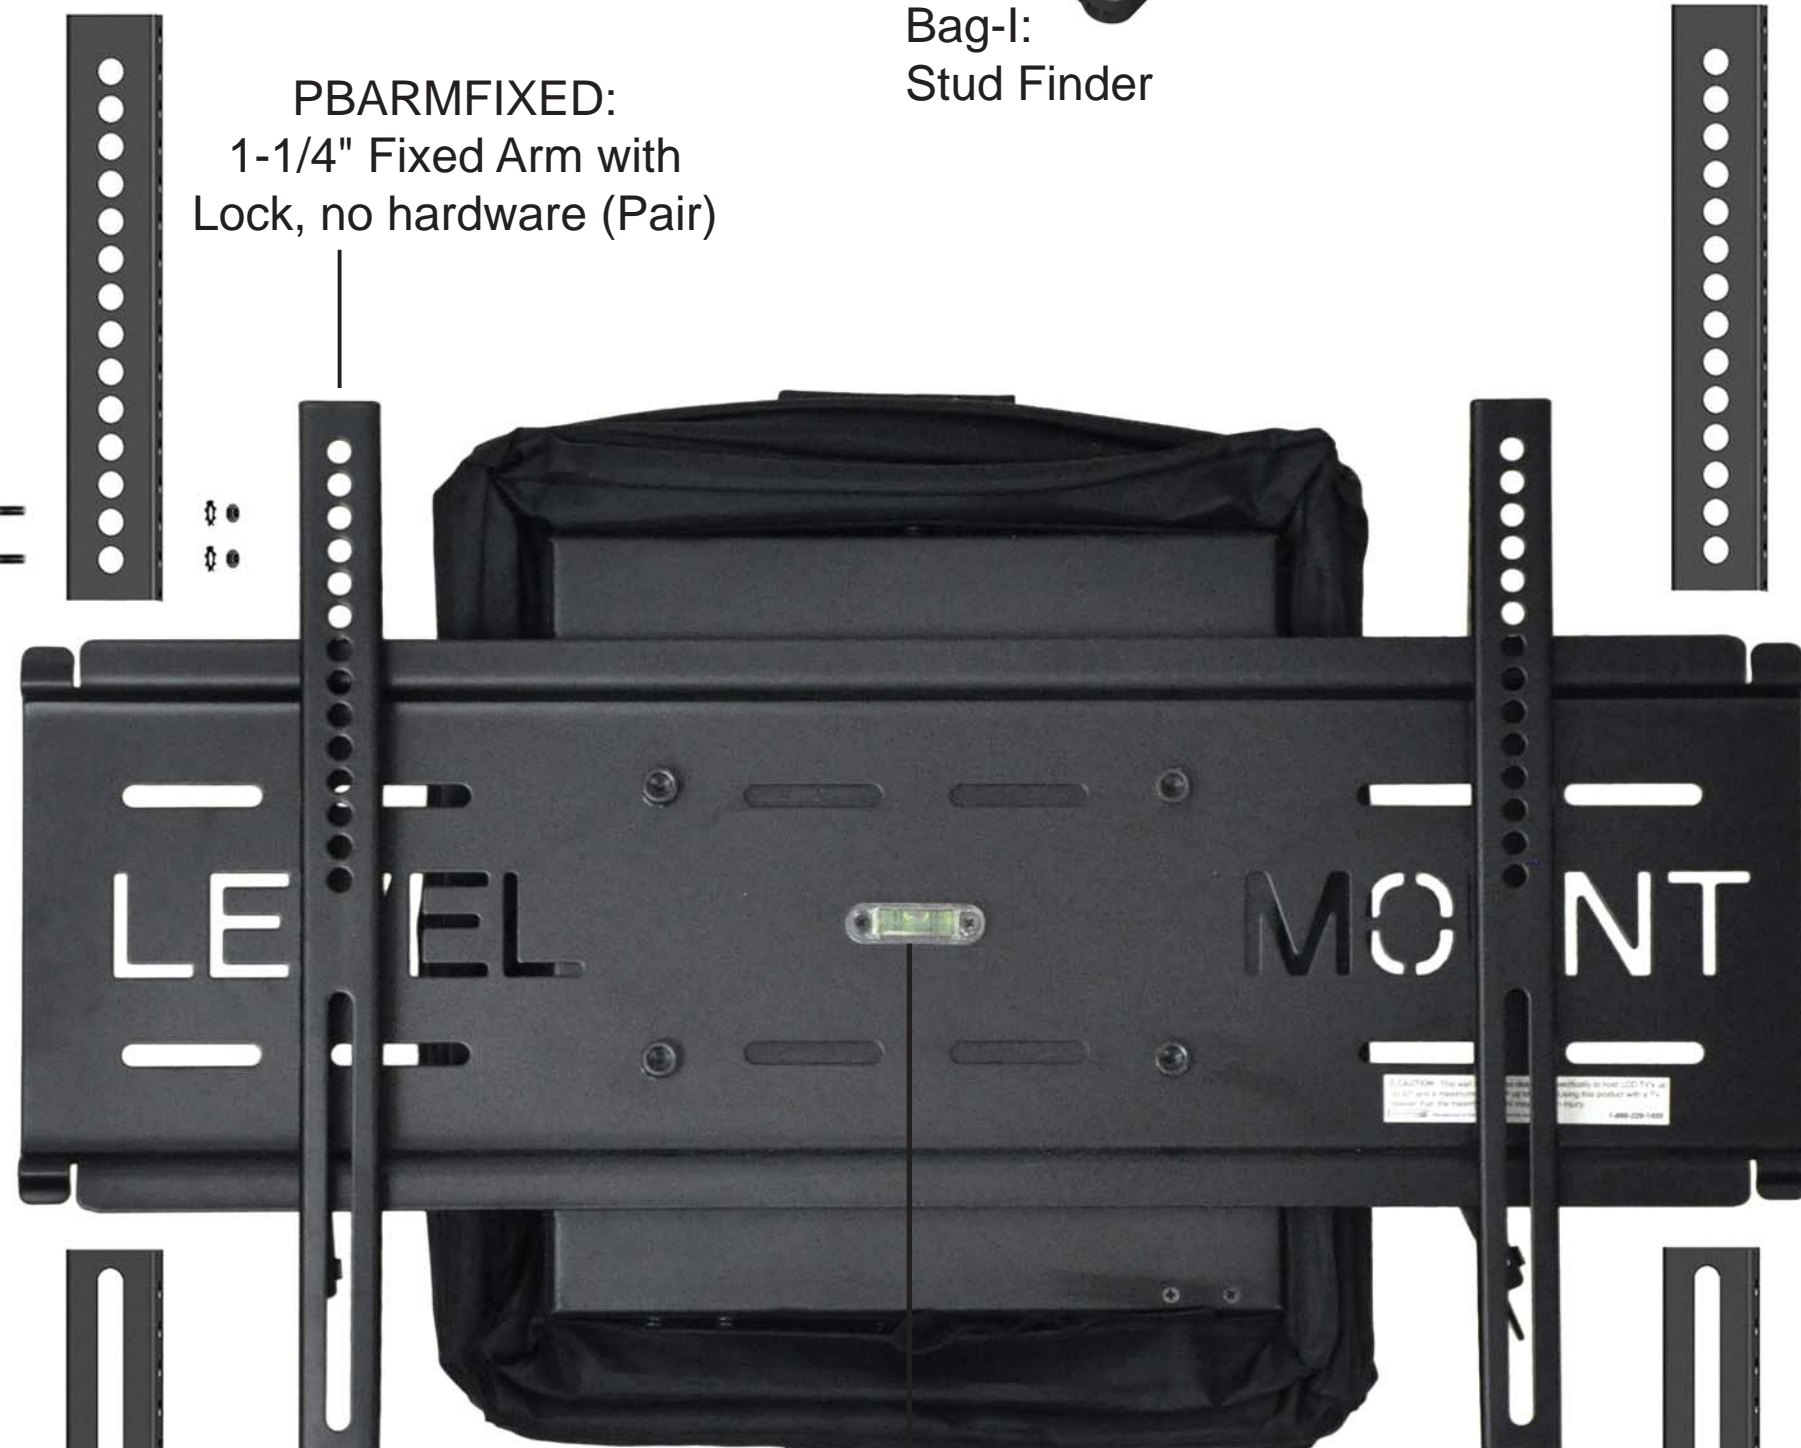

DC42SM, SMM-08, LM42SM

PBARMX125:

Upper and Lower arm extensions for
1-1/4" fixed arms with hardware

Bag-I:
Stud Finder

PBARMFIXED:
1-1/4" Fixed Arm with
Lock, no hardware (Pair)

Bag-7-B:
Black Extension
Arm Hardware

Bag P:
Bubble Level

MMREMOTE:
Remote for Motorized Mounts

MMPOWER:
Power Supply for Motorized Mounts

Bag-1-B: M4 Hardware
to attach arms to TV

Bag-2-B: M5 Hardware
to attach arms to TV

Bag-3-B: M6 Hardware
to attach arms to TV

Bag-4-B: M6 Hardware
to attach arms to TV

Bag-5-B: Spacers and
Washers

Bag-6-B: Hardware to attach mount to wall