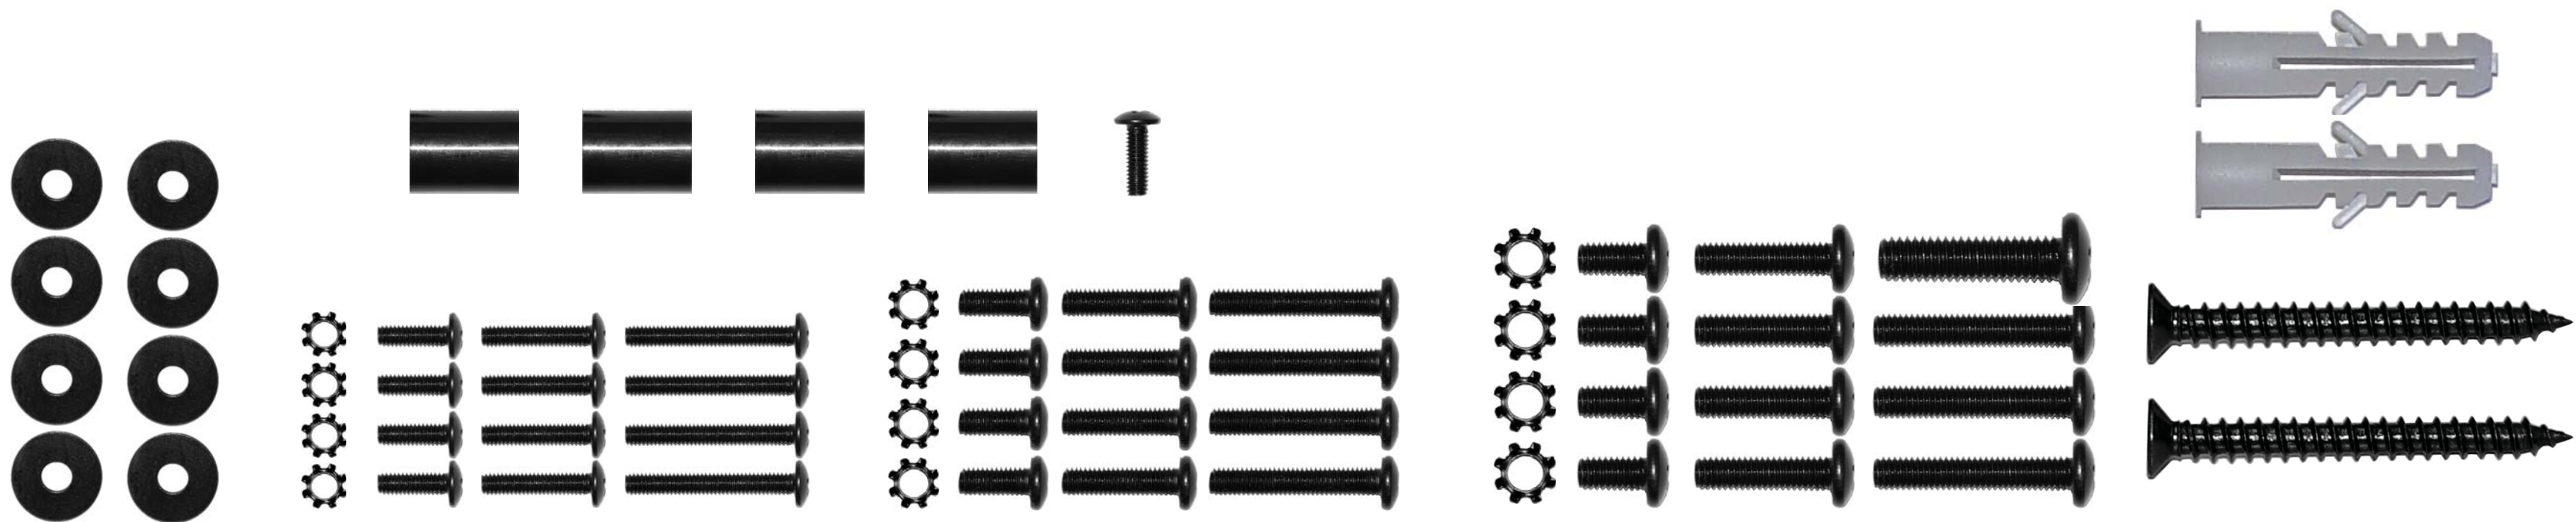

Bag-JS-1-B: Hardware for Small Mounts

ELMBA8: Mini-Bayonet Arm for Small Single Stud Mounts with hardware – Slot designed to accommodate up to M8 bolt.
 Note: Does NOT include any M8 Bolts.

BAYHW: Hardware for single stud bayonets